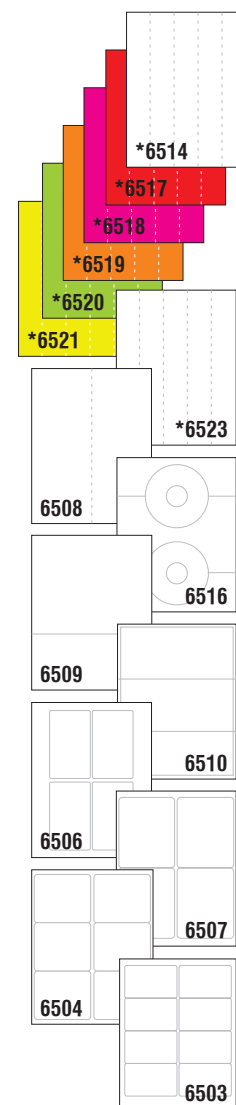

*These products were designed for Offset or Letterpress printing. Four scores make the back liner easier to remove when cut to at least 1¼" wide.

Sheet Size	Label Size	MS Word Template	Labels / Sheet	Product No.	Color / Description	Avail.	Quantity Sheets Box/Ctn	M Wgt.
8½ x 11	4 x 2	5163	10	6502	Bright White	Stocked Item	100/1000	25
8½ x 11	2½	5294	12	6525	Bright White Circles	Stocked Item	100/1000	25
8½ x 11	4 x 1½	5162	14	6501	Bright White	Stocked Item	100/1000	25
8½ x 11	4 x 1	5161	20	6512	Bright White	Stocked Item	100/1000	25
8½ x 11	2½ x 1	5160	30	6500	Bright White BEST SELLER	Stocked Item	100/1000	25
8½ x 11	2½ x 7/8		33	6513	Bright White	Stocked Item	100/1000	25
8½ x 11	1¾ x ½		80	6524	Bright White	Stocked Item	100/1000	25