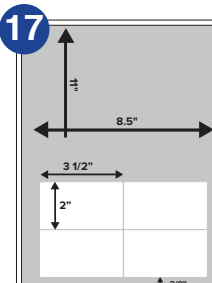

(Available in 11" and 14" Heights)

1up - 4" x 2 1/2" Label
 1/4" right, 3/8" bottom. With or without perf 3/4" from bottom (14" only).

(Available in 11" Height Only)

2up - 2 1/2" x 1 1/4" Label
 3/4" bottom and 3/4" left with no space between labels.

(Available in 11" and 14" Heights)

3 Across - 2 9/16" x 1" Labels
 3/8" left & right, 3/8" bottom. Perf 3" from bottom (14" only).

(Available in 11" and 14" Heights)

4 Across - 2" x 1"
 1/4" right & left, 5/8" bottom, no space between labels. Perf 3" from bottom (14" only).

(Available in 11" and 14" Heights)

2up - 4" x 2 1/8" Label
 1/4" right & left, 3/8" bottom, no space between labels. Perf 3/4" from bottom.

(Available in 11" Height Only)

1up - 4 1/8" x 4" Label
 1/4" bottom, 1/4" right.

(Available in 11" and 14" Heights)

1up - 6" x 4" Label
 1/4" bottom, 1/8" left. Perf 4/8" from bottom.

(Available in 11" and 14" Heights)

1up - 4" x 6" Label
 1/4" top, 1/2" right.

(Available in 11" Height Only)