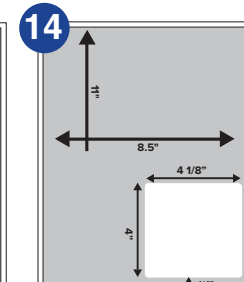

(Available in 11" and 14" Heights)

1up - 3 1/2" x 2" Label
 3/4" right, 5/8" bottom. Perf 3" from bottom (14" only).

(Available in 11" and 14" Heights)

2up - 3 1/2" x 1 1/2" Label
 1/2" bottom, 3/4" left & right, no space between labels. Perf 3" from bottom (14" only).

(Available in 11" and 14" Heights)

1up - 4" x 2 1/2" Label
 1/4" right, 3/8" bottom. With or without perf 3/4" from bottom (14" only).

(Available in 11" Height Only)

2up - 2 1/2" x 1 1/4" Label
 3/4" bottom and 3/4" left with no space between labels.

(Available in 11" and 14" Heights)

3 Across - 2 9/16" x 1" Labels
 3/8" left & right, 3/8" bottom. Perf 3" from bottom (14" only).

(Available in 11" and 14" Heights)

4 Across - 2" x 1"
 1/4" right & left, 5/8" bottom, no space between labels. Perf 3" from bottom (14" only).

(Available in 11" and 14" Heights)

2up - 4" x 2 1/8" Label
 1/4" right & left, 3/8" bottom, no space between labels. Perf 3/4" from bottom.

(Available in 11" Height Only)

1up - 4 1/8" x 4" Label
 1/4" bottom, 1/4" right.