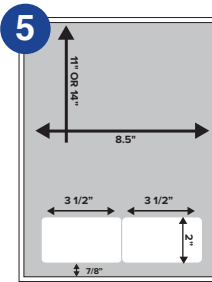

*14" available as special order

6541

2up - 6" x 4" & 2" x 4" Label
 1/4" left & right, 1/2" bottom. Perf 4/4" from bottom.

*14" without perf available as special order

6542

1up - 7" x 4 1/4" Label
 Centered, 3/4" left & right, 1" bottom. Perf 6" from bottom.

(Available in 11" Height Only)

1up - 4" x 2 1/2" Label
 1/8" bottom, 1/4" left. With or without perf 3/4" from bottom.

(Available in 11" Height Only)

2up - 4" x 2 1/2" Labels
 3/16" left & right, 1/8" bottom, 1/8" between labels. With or without perf 3/4" from bottom.

(Available in 11" Height Only)

1up - 8" x 3 1/2" Label
 1/4" left & right, 7/8" bottom.

(Available in 11" Height Only)

2up - 3 1/2" x 2 3/4" Labels
 1/2" left & right, 3/8" bottom, 1/2" between labels. With or without perf 3/8" from bottom.

(Available in 11" and 14" Heights)

2up - 3 1/2" x 2" Label
 3/4" left & right, 1/8" bottom, no space between labels. Perf 3/4" from bottom (14" only).

(Available in 11" and 14" Heights)

1up - 3 1/2" x 2" Label
 1/4" left, 7/8" bottom. Perf 3/4" from bottom (14" only).