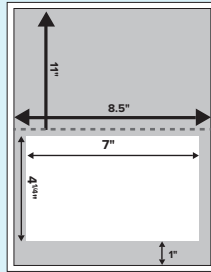

White, Laser Finish, Integrated Label with Full-Width Liner, Perforated for Easy Removal

Sheet Size	Label Size	Labels / Sheet	Product No.	Color / Description	Avail.	Quantity Sheets Pack/Ctn	M Wgt.
8½ x 11	6 x 4	1	6539	White, 6 x 4 Label, 1¼ left, 1¼ right, ⅞ bottom, Perforated 5⅙ from bottom	Stocked Item	*250/1500	25
8½ x 11	6 x 4	1	6540	White, 6 x 4 Label, ⅞ right, ¼ bottom, Perforated 4⅞ from bottom	Stocked Item	*250/1500	25
8½ x 11	7 x 4¼	1	6542	White, 7 x 4¼ PayPal Label, ¾ left, ¾ right, 1 bottom, Perforated 6 from bottom	Stocked Item	*250/1500	26
8½ x 11	6 x 4 & 2 x 4	2	6541	White, 6 x 4 & 2 x 4 Label, ¼ left, ¼ right, ½ bottom, Perforated 4¾ from bottom	Stocked Item	*250/1500	25

Stock & Custom Configurations

Stock Integrated Labels

6539

1up - 6" x 4" Label Centered
 1/4" left & right, 7/8" bottom.
 Perf 5/16" from bottom.

6540

1up - 6" x 4" Label
 1/4" bottom, 1/8" right.
 Perf 4/8" from bottom.

*14" available as special order

6541

2up - 6" x 4" & 2" x 4" Label
 1/4" left & right, 1/2" bottom. Perf 4/4" from bottom.

*14" without perf available as special order

6542

1up - 7" x 4 1/4" Label
 Centered, 3/4" left & right, 1" bottom. Perf 6" from bottom.

(Available in 11" Height Only)

1up - 4" x 2 1/2" Label
 1/8" bottom, 1/4" left. With or without perf 3/4" from bottom.

(Available in 11" Height Only)

2up - 4" x 2 1/2" Labels
 3/16" left & right, 1/8" bottom, 1/8" between labels. With or without perf 3/4" from bottom.