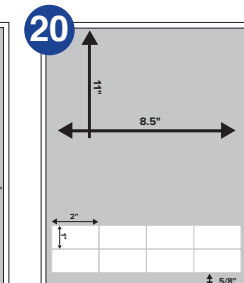

(Available in 11" and 14" Heights)

2up - 4" x 2 1/8" Label
 1/4" right & left, 3/8" bottom, no space between labels. Perf 3/4" from bottom.

(Available in 11" Height Only)

1up - 4 1/8" x 4" Label
 1/4" bottom, 1/4" right.

(Available in 11" and 14" Heights)

1up - 6" x 4" Label
 1/4" bottom, 1/8" left. Perf 4/8" from bottom.

(Available in 11" and 14" Heights)

1up - 4" x 6" Label
 1/4" top, 1/2" right.

(Available in 11" Height Only)

2 Across, 2 up - 3 1/2" x 2" Labels
 3/8" bottom, 3/4" right & left, no space between labels.

(Available in 11" Height Only)

1up - 7 1/2" x 5 1/8" Label
 1/2" left & right, 1/2" bottom. Perf 6" from bottom.

(Available in 11" and 14" Heights)

12up - 2 1/2" x 3/4" Label
 7/16" left, 5/16" from bottom. Perf 3/4" from bottom.

(Available in 11" Height Only)

8up - 2" x 1" Label
 1/4" left & right, 5/8" bottom.