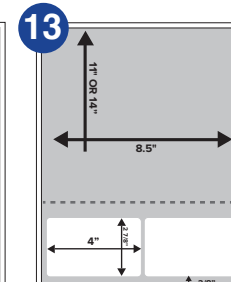

(Available in 11" and 14" Heights)

1up - 3 1/2" x 2" Label
 3/4" right, 5/8" bottom. Perf 3" from bottom (14" only).

(Available in 11" and 14" Heights)

2up - 3 1/2" x 1 1/2" Label
 1/2" bottom, 3/4" left & right, no space between labels. Perf 3" from bottom (14" only).

(Available in 11" and 14" Heights)

1up - 4" x 2 1/2" Label
 1/4" right, 3/8" bottom. With or without perf 3/4" from bottom (14" only).

(Available in 11" Height Only)

2up - 2 1/2" x 1 1/4" Label
 3/4" bottom and 3/4" left with no space between labels.

(Available in 11" and 14" Heights)

3 Across - 2 9/16" x 1" Labels
 3/8" left & right, 3/8" bottom. Perf 3" from bottom (14" only).

(Available in 11" and 14" Heights)

4 Across - 2" x 1"
 1/4" right & left, 5/8" bottom, no space between labels. Perf 3" from bottom (14" only).

(Available in 11" and 14" Heights)

2up - 4" x 2 1/8" Label
 1/4" right & left, 3/8" bottom, no space between labels. Perf 3/4" from bottom.

(Available in 11" Height Only)

1up - 4 1/8" x 4" Label
 1/4" bottom, 1/4" right.