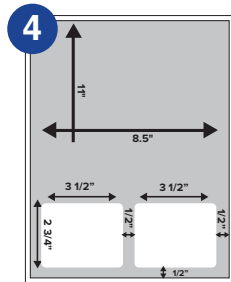

*14" available as special order

6541

2up - 6" x 4" & 2" x 4" Label
 1/4" left & right, 1/2" bottom. Perf 4/4" from bottom.

*14" without perf available as special order

6542

1up - 7" x 4 1/4" Label
 Centered, 3/4" left & right, 1" bottom. Perf 6" from bottom.

(Available in 11" Height Only)

1up - 4" x 2 1/2" Label
 1/8" bottom, 1/4" left. With or without perf 3/4" from bottom.

(Available in 11" Height Only)

2up - 4" x 2 1/2" Labels
 3/16" left & right, 1/8" bottom, 1/8" between labels. With or without perf 3/4" from bottom.

(Available in 11" Height Only)

1up - 8" x 3 1/2" Label
 1/4" left & right, 7/8" bottom.

(Available in 11" Height Only)

2up - 3 1/2" x 2 3/4" Labels
 1/2" left & right, 3/8" bottom, 1/2" between labels. With or without perf 3/8" from bottom.

(Available in 11" and 14" Heights)

2up - 3 1/2" x 2" Label
 3/4" left & right, 1/8" bottom, no space between labels. Perf 3/4" from bottom (14" only).

(Available in 11" and 14" Heights)

1up - 3 1/2" x 2" Label
 1/4" left, 7/8" bottom. Perf 3/4" from bottom (14" only).