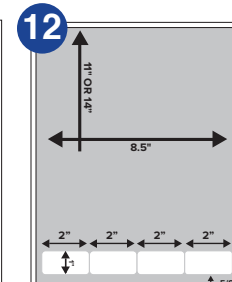

(Available in 11" and 14" Heights)

1up - 3 1/2" x 2" Label
 3/4" right, 5/8" bottom. Perf 3" from bottom (14" only).

(Available in 11" and 14" Heights)

2up - 3 1/2" x 1 1/2" Label
 1/2" bottom, 3/4" left & right, no space between labels. Perf 3" from bottom (14" only).

(Available in 11" and 14" Heights)

1up - 4" x 2 1/2" Label
 1/4" right, 3/8" bottom. With or without perf 3/4" from bottom (14" only).

(Available in 11" Height Only)

2up - 2 1/2" x 1 1/4" Label
 3/4" bottom and 3/4" left with no space between labels.

(Available in 11" and 14" Heights)

3 Across - 2 9/16" x 1" Labels
 3/8" left & right, 3/8" bottom. Perf 3" from bottom (14" only).

(Available in 11" and 14" Heights)

4 Across - 2" x 1"
 1/4" right & left, 5/8" bottom, no space between labels. Perf 3" from bottom (14" only).

(Available in 11" and 14" Heights)

2up - 4" x 2 1/8" Label
 1/4" right & left, 3/8" bottom, no space between labels. Perf 3/4" from bottom.

(Available in 11" Height Only)

1up - 4 1/8" x 4" Label
 1/4" bottom, 1/4" right.