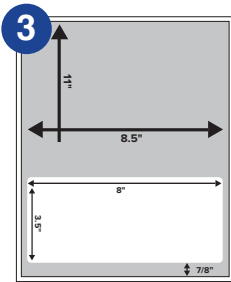

Stock & Custom Configurations

Stock Integrated Labels

6539

1up - 6" x 4" Label Centered
 1/4" left & right, 7/8" bottom.
 Perf 5/16" from bottom.

6540

1up - 6" x 4" Label
 1/4" bottom, 1/8" right.
 Perf 4/8" from bottom.

*14" available as special order

6541

2up - 6" x 4" & 2" x 4" Label
 1/4" left & right, 1/2" bottom. Perf 4/4" from bottom.

*14" without perf available as special order

6542

1up - 7" x 4 1/4" Label
 Centered, 3/4" left & right, 1" bottom. Perf 6" from bottom.

(Available in 11" Height Only)

1up - 4" x 2 1/2" Label
 1/8" bottom, 1/4" left. With or without perf 3/4" from bottom.

(Available in 11" Height Only)

2up - 4" x 2 1/2" Labels
 3/16" left & right, 1/8" bottom, 1/8" between labels. With or without perf 3/4" from bottom.

(Available in 11" Height Only)

1up - 8" x 3 1/2" Label
 1/4" left & right, 7/8" bottom.

(Available in 11" Height Only)

2up - 3 1/2" x 2 3/4" Labels
 1/2" left & right, 3/8" bottom, 1/2" between labels. With or without perf 3/8" from bottom.