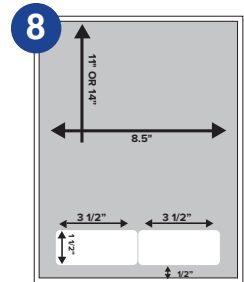

(Available in 11" Height Only)

1up - 4" x 2 1/2" Label
 1/8" bottom, 1/4" left. With or without perf 3/4" from bottom.

(Available in 11" Height Only)

2up - 4" x 2 1/2" Labels
 3/16" left & right, 1/8" bottom, 1/8" between labels. With or without perf 3/4" from bottom.

(Available in 11" Height Only)

1up - 8" x 3 1/2" Label
 1/4" left & right, 7/8" bottom.

(Available in 11" Height Only)

2up - 3 1/2" x 2 3/4" Labels
 1/2" left & right, 3/8" bottom, 1/2" between labels. With or without perf 3/8" from bottom.

(Available in 11" and 14" Heights)

2up - 3 1/2" x 2" Label
 3/4" left & right, 1/8" bottom, no space between labels. Perf 3/4" from bottom (14" only).

(Available in 11" and 14" Heights)

1up - 3 1/2" x 2" Label
 1/4" left, 7/8" bottom. Perf 3/4" from bottom (14" only).

(Available in 11" and 14" Heights)

1up - 3 1/2" x 2" Label
 3/4" right, 5/8" bottom. Perf 3" from bottom (14" only).

(Available in 11" and 14" Heights)

2up - 3 1/2" x 1 1/2" Label
 1/2" bottom, 3/4" left & right, no space between labels. Perf 3" from bottom (14" only).