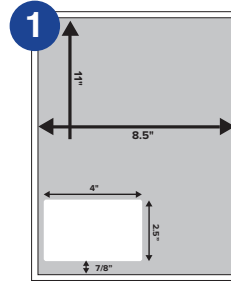

Stock & Custom Configurations

Stock Integrated Labels

6539

1up - 6" x 4" Label Centered
 1/4" left & right, 7/8" bottom.
 Perf 5/16" from bottom.

6540

1up - 6" x 4" Label
 1/4" bottom, 1/8" right.
 Perf 4/8" from bottom.

*14" available as special order

6541

2up - 6" x 4" & 2" x 4" Label
 1/4" left & right, 1/2" bottom. Perf 4/4" from bottom.

*14" without perf available as special order

6542

1up - 7" x 4 1/4" Label
 Centered, 3/4" left & right, 1" bottom. Perf 6" from bottom.

(Available in 11" Height Only)

1up - 4" x 2 1/2" Label
 1/8" bottom, 1/4" left. With or without perf 3/4" from bottom.

(Available in 11" Height Only)

2up - 4" x 2 1/2" Labels
 3/16" left & right, 1/8" bottom, 1/8" between labels. With or without perf 3/4" from bottom.

(Available in 11" Height Only)

1up - 8" x 3 1/2" Label
 1/4" left & right, 7/8" bottom.

(Available in 11" Height Only)

2up - 3 1/2" x 2 3/4" Labels
 1/2" left & right, 3/8" bottom, 1/2" between labels. With or without perf 3/8" from bottom.