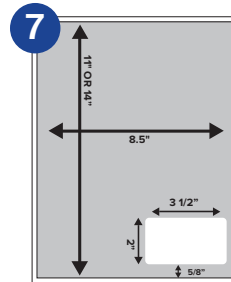

(Available in 11" Height Only)

1up - 4" x 2 1/2" Label
 1/8" bottom, 1/4" left. With or without perf 3/4" from bottom.

(Available in 11" Height Only)

2up - 4" x 2 1/2" Labels
 3/16" left & right, 1/8" bottom, 1/8" between labels. With or without perf 3/4" from bottom.

(Available in 11" Height Only)

1up - 8" x 3 1/2" Label
 1/4" left & right, 7/8" bottom.

(Available in 11" Height Only)

2up - 3 1/2" x 2 3/4" Labels
 1/2" left & right, 3/8" bottom, 1/2" between labels. With or without perf 3/8" from bottom.

(Available in 11" and 14" Heights)

2up - 3 1/2" x 2" Label
 3/4" left & right, 1/8" bottom, no space between labels. Perf 3/4" from bottom (14" only).

(Available in 11" and 14" Heights)

1up - 3 1/2" x 2" Label
 1/4" left, 7/8" bottom. Perf 3/4" from bottom (14" only).

(Available in 11" and 14" Heights)

1up - 3 1/2" x 2" Label
 3/4" right, 5/8" bottom. Perf 3" from bottom (14" only).

(Available in 11" and 14" Heights)

2up - 3 1/2" x 1 1/2" Label
 1/2" bottom, 3/4" left & right, no space between labels. Perf 3" from bottom (14" only).