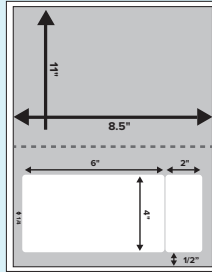

White, Laser Finish, Integrated Label with Full-Width Liner, Perforated for Easy Removal

Sheet Size	Label Size	Labels / Sheet	Product No.	Color / Description	Avail.	Quantity Sheets Pack/Ctn	M Wgt.
8½ x 11	6 x 4	1	6539	White, 6 x 4 Label, 1¼ left, 1¼ right, ⅞ bottom, Perforated 5⅙ from bottom	Stocked Item	*250/1500	25
8½ x 11	6 x 4	1	6540	White, 6 x 4 Label, ⅞ right, ¼ bottom, Perforated 4⅞ from bottom	Stocked Item	*250/1500	25
8½ x 11	7 x 4¼	1	6542	White, 7 x 4¼ PayPal Label, ¾ left, ¾ right, 1 bottom, Perforated 6 from bottom	Stocked Item	*250/1500	26
8½ x 11	6 x 4 & 2 x 4	2	6541	White, 6 x 4 & 2 x 4 Label, ¼ left, ¼ right, ½ bottom, Perforated 4¾ from bottom	Stocked Item	*250/1500	25

Stock & Custom Configurations

Stock Integrated Labels

6539

1up - 6" x 4" Label Centered
 1/4" left & right, 7/8" bottom.
 Perf 5/16" from bottom.

6540

1up - 6" x 4" Label
 1/4" bottom, 1/8" right.
 Perf 4/8" from bottom.

*14" available as special order

6541

2up - 6" x 4" & 2" x 4" Label
 1/4" left & right, 1/2" bottom. Perf 4/4" from bottom.

*14" without perf available as special order

6542

1up - 7" x 4 1/4" Label
 Centered, 3/4" left & right, 1" bottom. Perf 6" from bottom.

(Available in 11" Height Only)

1up - 4" x 2 1/2" Label
 1/8" bottom, 1/4" left. With or without perf 3/4" from bottom.

(Available in 11" Height Only)

2up - 4" x 2 1/2" Labels
 3/16" left & right, 1/8" bottom, 1/8" between labels. With or without perf 3/4" from bottom.