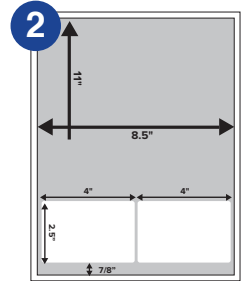

Stock & Custom Configurations

Stock Integrated Labels

6539

1up - 6" x 4" Label Centered
 1/4" left & right, 7/8" bottom.
 Perf 5/16" from bottom.

6540

1up - 6" x 4" Label
 1/4" bottom, 1/8" right.
 Perf 4/8" from bottom.

*14" available as special order

6541

2up - 6" x 4" & 2" x 4" Label
 1/4" left & right, 1/2" bottom. Perf 4/4" from bottom.

*14" without perf available as special order

6542

1up - 7" x 4 1/4" Label
 Centered, 3/4" left & right, 1" bottom. Perf 6" from bottom.

(Available in 11" Height Only)

1up - 4" x 2 1/2" Label
 1/8" bottom, 1/4" left. With or without perf 3/4" from bottom.

(Available in 11" Height Only)

2up - 4" x 2 1/2" Labels
 3/16" left & right, 1/8" bottom, 1/8" between labels. With or without perf 3/4" from bottom.

(Available in 11" Height Only)

1up - 8" x 3 1/2" Label
 1/4" left & right, 7/8" bottom.

(Available in 11" Height Only)

2up - 3 1/2" x 2 3/4" Labels
 1/2" left & right, 3/8" bottom, 1/2" between labels. With or without perf 3/8" from bottom.