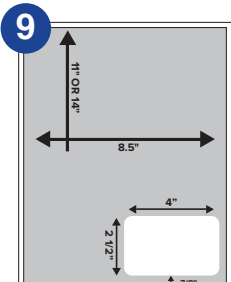

(Available in 11" Height Only)

1up - 4" x 2 1/2" Label
 1/8" bottom, 1/4" left. With or without perf 3/4" from bottom.

(Available in 11" Height Only)

2up - 4" x 2 1/2" Labels
 3/16" left & right, 1/8" bottom, 1/8" between labels. With or without perf 3/4" from bottom.

(Available in 11" Height Only)

1up - 8" x 3 1/2" Label
 1/4" left & right, 7/8" bottom.

(Available in 11" Height Only)

2up - 3 1/2" x 2 3/4" Labels
 1/2" left & right, 3/8" bottom, 1/2" between labels. With or without perf 3/8" from bottom.

(Available in 11" and 14" Heights)

2up - 3 1/2" x 2" Label
 3/4" left & right, 1/8" bottom, no space between labels. Perf 3/4" from bottom (14" only).

(Available in 11" and 14" Heights)

1up - 3 1/2" x 2" Label
 1/4" left, 7/8" bottom. Perf 3/4" from bottom (14" only).

(Available in 11" and 14" Heights)

1up - 3 1/2" x 2" Label
 3/4" right, 5/8" bottom. Perf 3" from bottom (14" only).

(Available in 11" and 14" Heights)

2up - 3 1/2" x 1 1/2" Label
 1/2" bottom, 3/4" left & right, no space between labels. Perf 3" from bottom (14" only).