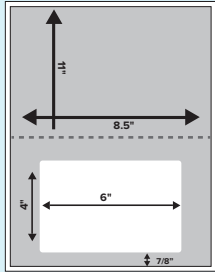

White, Laser Finish, Integrated Label with Full-Width Liner, Perforated for Easy Removal

Sheet Size	Label Size	Labels / Sheet	Product No.	Color / Description	Avail.	Quantity Sheets Pack/Ctn	M Wgt.
8½ x 11	6 x 4	1	6539	White, 6 x 4 Label, 1¼ left, 1¼ right, ⅞ bottom, Perforated 5⅙ from bottom	Stocked Item	*250/1500	25
8½ x 11	6 x 4	1	6540	White, 6 x 4 Label, ⅞ right, ¼ bottom, Perforated 4⅞ from bottom	Stocked Item	*250/1500	25
8½ x 11	7 x 4¼	1	6542	White, 7 x 4¼ PayPal Label, ¾ left, ¾ right, 1 bottom, Perforated 6 from bottom	Stocked Item	*250/1500	26
8½ x 11	6 x 4 & 2 x 4	2	6541	White, 6 x 4 & 2 x 4 Label, ¼ left, ¼ right, ½ bottom, Perforated 4¾ from bottom	Stocked Item	*250/1500	25

Stock & Custom Configurations

Stock Integrated Labels

6539

1up - 6" x 4" Label Centered
 1/4" left & right, 7/8" bottom.
 Perf 5/16" from bottom.

6540

1up - 6" x 4" Label
 1/4" bottom, 1/8" right.
 Perf 4/8" from bottom.

(Available in 11" Height Only)

1up - 4" x 2 1/2" Label
 1/8" bottom, 1/4" left. With or without perf 3/4" from bottom.

(Available in 11" Height Only)

2up - 4" x 2 1/2" Labels
 3/16" left & right, 1/8" bottom, 1/8" between labels. With or without perf 3/4" from bottom.

2 Across, 2 up - 3 1/2" x 2" Labels
 3/8" bottom, 3/4" right & left, no space between labels.

(Available in 11" Height Only)

1up - 7 1/2" x 5 1/8" Label
 1/2" left & right, 1/2" bottom. Perf 6" from bottom.