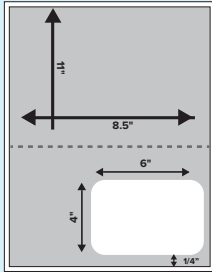

White, Laser Finish, Integrated Label with Full-Width Liner, Perforated for Easy Removal

Sheet Size	Label Size	Labels / Sheet	Product No.	Color / Description	Avail.	Quantity Sheets Pack/Ctn	M Wgt.
8½ x 11	6 x 4	1	6539	White, 6 x 4 Label, 1¼ left, 1¼ right, ⅞ bottom, Perforated 5⅙ from bottom	Stocked Item	*250/1500	25
8½ x 11	6 x 4	1	6540	White, 6 x 4 Label, ⅞ right, ¼ bottom, Perforated 4⅞ from bottom	Stocked Item	*250/1500	25
8½ x 11	7 x 4¼	1	6542	White, 7 x 4¼ PayPal Label, ¾ left, ¾ right, 1 bottom, Perforated 6 from bottom	Stocked Item	*250/1500	26
8½ x 11	6 x 4 & 2 x 4	2	6541	White, 6 x 4 & 2 x 4 Label, ¼ left, ¼ right, ½ bottom, Perforated 4¾ from bottom	Stocked Item	*250/1500	25

Stock & Custom Configurations

Stock Integrated Labels

6539

1up - 6" x 4" Label Centered
 1/4" left & right, 7/8" bottom.
 Perf 5/16" from bottom.

6540

1up - 6" x 4" Label
 1/4" bottom, 1/8" right.
 Perf 4/8" from bottom.

(Available in 11" Height Only)

1up - 4" x 2 1/2" Label
 1/8" bottom, 1/4" left. With or without perf 3/4" from bottom.

(Available in 11" Height Only)

2up - 4" x 2 1/2" Labels
 3/16" left & right, 1/8" bottom, 1/8" between labels. With or without perf 3/4" from bottom.

(Available in 11" Height Only)

1up - 8" x 3 1/2" Label
 1/4" left & right, 7/8" bottom.

(Available in 11" Height Only)

2up - 3 1/2" x 2 3/4" Labels
 1/2" left & right, 3/8" bottom, 1/2" between labels. With or without perf 3/8" from bottom.