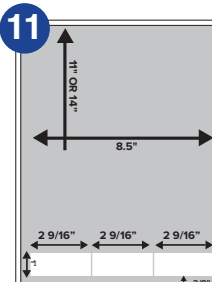

(Available in 11" Height Only)

1up - 8" x 3 1/2" Label
 1/4" left & right, 7/8" bottom.

(Available in 11" Height Only)

2up - 3 1/2" x 2 3/4" Labels
 1/2" left & right, 3/8" bottom, 1/2" between labels. With or without perf 3/8" from bottom.

(Available in 11" and 14" Heights)

2up - 3 1/2" x 2" Label
 3/4" left & right, 1/8" bottom, no space between labels. Perf 3/4" from bottom (14" only).

(Available in 11" and 14" Heights)

1up - 3 1/2" x 2" Label
 1/4" left, 7/8" bottom. Perf 3/4" from bottom (14" only).

(Available in 11" and 14" Heights)

1up - 3 1/2" x 2" Label
 3/4" right, 5/8" bottom. Perf 3" from bottom (14" only).

(Available in 11" and 14" Heights)

2up - 3 1/2" x 1 1/2" Label
 1/2" bottom, 3/4" left & right, no space between labels. Perf 3" from bottom (14" only).

(Available in 11" and 14" Heights)

1up - 4" x 2 1/2" Label
 1/4" right, 3/8" bottom. With or without perf 3/4" from bottom (14" only).

(Available in 11" Height Only)

2up - 2 1/2" x 1 1/4" Label
 3/4" bottom and 3/4" left with no space between labels.