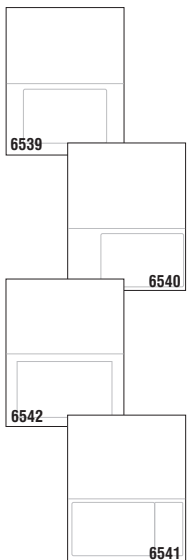

Packs of 250 label sheets are poly-bagged within each carton. Poly-bags protect the label sheet and keeps the adhesive fresh which adds to the life of the product. *Sold in full carton quantities only.

White, Laser Finish, Integrated Label with Full-Width Liner, Perforated for Easy Removal

Sheet Size	Label Size	Labels / Sheet	Product No.	Color / Description	Avail.	Quantity Sheets Pack/Ctn	M Wgt.
8½ x 11	6 x 4	1	6539	White, 6 x 4 Label, 1¼ left, 1¼ right, ⅞ bottom, Perforated 5⅙ from bottom	Stocked Item	*250/1500	25
8½ x 11	6 x 4	1	6540	White, 6 x 4 Label, ⅞ right, ¼ bottom, Perforated 4⅞ from bottom	Stocked Item	*250/1500	25
8½ x 11	7 x 4¼	1	6542	White, 7 x 4¼ PayPal Label, ¾ left, ¾ right, 1 bottom, Perforated 6 from bottom	Stocked Item	*250/1500	26
8½ x 11	6 x 4 & 2 x 4	2	6541	White, 6 x 4 & 2 x 4 Label, ¼ left, ¼ right, ½ bottom, Perforated 4¾ from bottom	Stocked Item	*250/1500	25