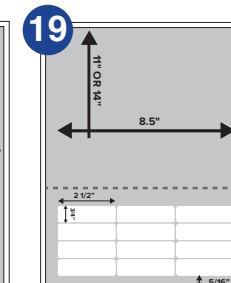

(Available in 11" and 14" Heights)

2up - 4" x 2 1/8" Label
 1/4" right & left, 3/8" bottom, no space between labels. Perf 3/4" from bottom.

(Available in 11" Height Only)

1up - 4 1/8" x 4" Label
 1/4" bottom, 1/4" right.

(Available in 11" and 14" Heights)

1up - 6" x 4" Label
 1/4" bottom, 1/8" left. Perf 4/8" from bottom.

(Available in 11" and 14" Heights)

1up - 4" x 6" Label
 1/4" top, 1/2" right.

(Available in 11" Height Only)

2 Across, 2 up - 3 1/2" x 2" Labels
 3/8" bottom, 3/4" right & left, no space between labels.

(Available in 11" Height Only)

1up - 7 1/2" x 5 1/8" Label
 1/2" left & right, 1/2" bottom. Perf 6" from bottom.

(Available in 11" and 14" Heights)

12up - 2 1/2" x 3/4" Label
 7/16" left, 5/16" from bottom. Perf 3/4" from bottom.

(Available in 11" Height Only)

8up - 2" x 1" Label
 1/4" left & right, 5/8" bottom.