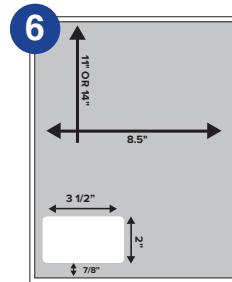

(Available in 11" Height Only)

1up - 4" x 2 1/2" Label
 1/8" bottom, 1/4" left. With or without perf 3/4" from bottom.

(Available in 11" Height Only)

2up - 4" x 2 1/2" Labels
 3/16" left & right, 1/8" bottom, 1/8" between labels. With or without perf 3/4" from bottom.

(Available in 11" Height Only)

1up - 8" x 3 1/2" Label
 1/4" left & right, 7/8" bottom.

(Available in 11" Height Only)

2up - 3 1/2" x 2 3/4" Labels
 1/2" left & right, 3/8" bottom, 1/2" between labels. With or without perf 3/8" from bottom.

(Available in 11" and 14" Heights)

2up - 3 1/2" x 2" Label
 3/4" left & right, 1/8" bottom, no space between labels. Perf 3/4" from bottom (14" only).

(Available in 11" and 14" Heights)

1up - 3 1/2" x 2" Label
 1/4" left, 7/8" bottom. Perf 3/4" from bottom (14" only).

(Available in 11" and 14" Heights)

1up - 3 1/2" x 2" Label
 3/4" right, 5/8" bottom. Perf 3" from bottom (14" only).

(Available in 11" and 14" Heights)

2up - 3 1/2" x 1 1/2" Label
 1/2" bottom, 3/4" left & right, no space between labels. Perf 3" from bottom (14" only).