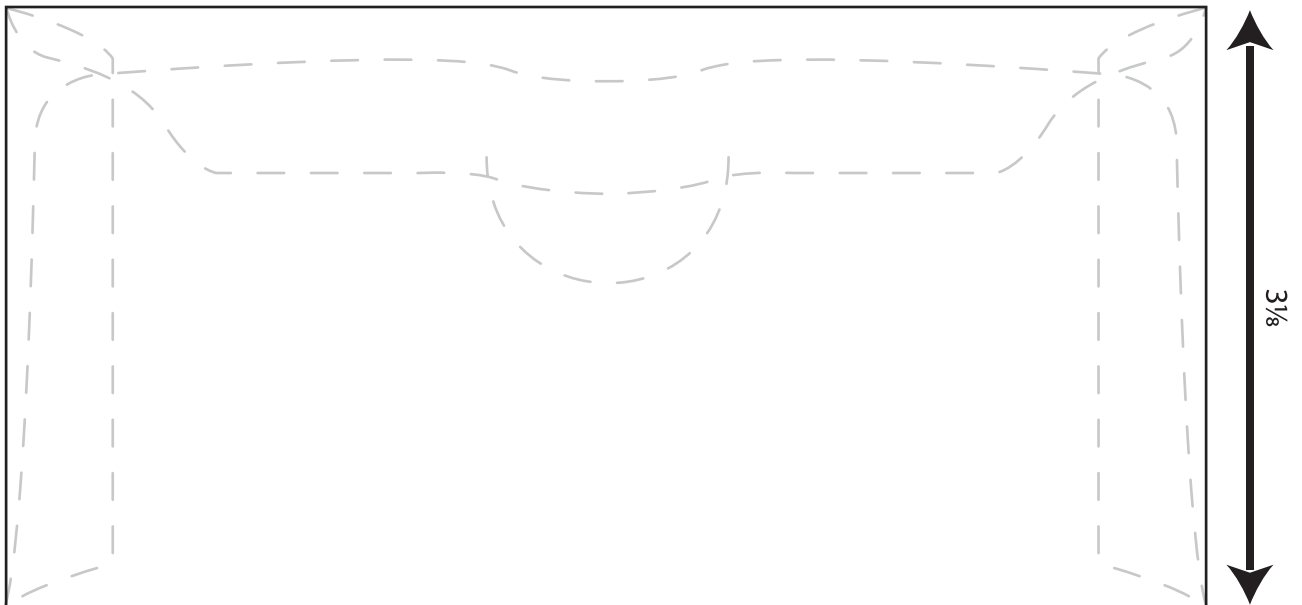

Church Offering Envelope

Prod. No. **7605**

Envelope size: 3 1/8" x 6 1/4"

BACK

This template is for reference only - please do not use to lay out your artwork.

For a detailed layout or dieline, please contact us:

Western States Envelope & Label

800-558-0514 • www.wsel.com/contact

To print at full size - remember to set your page scaling/size to "None" or "Actual Size".

Church Offering Envelope

Prod. No. **7605**

Envelope size: $3\frac{1}{8}" \times 6\frac{1}{4}"$