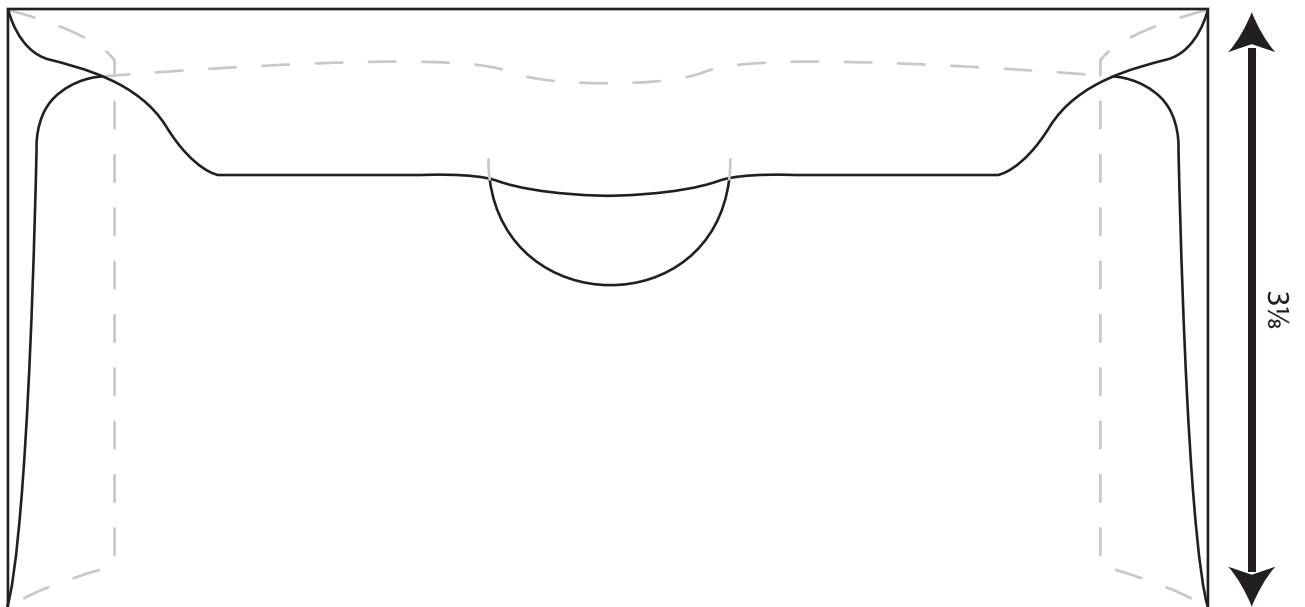

Church Offering Envelope

Prod. No. **7605**

Envelope size: 3 1/8" x 6 1/4"

BACK

This template is for reference only - please do not use to lay out your artwork.

For a detailed layout or dieline, please contact us:

Western States Envelope & Label

800-558-0514 • www.wsel.com/contact

To print at full size - remember to set your page scaling/size to "None" or "Actual Size".

Church Offering Envelope

Prod. No. **7605**

Envelope size: $3\frac{1}{8}" \times 6\frac{1}{4}"$

To print at full size - remember to set your page scaling/size to "None" or "Actual Size".