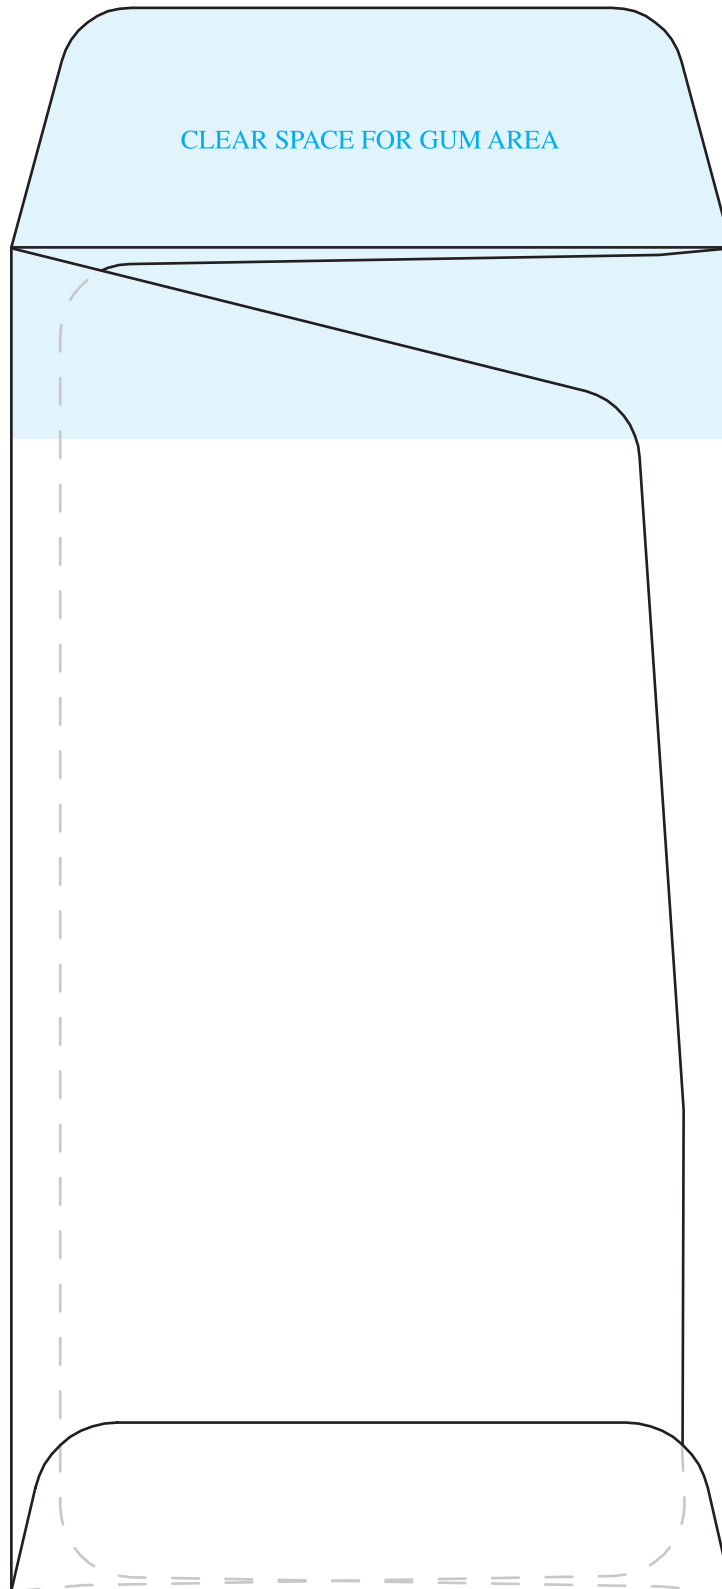

DV-34 Bank Deposit Envelope - Prod. No. 7234

Envelope size: 3¾" x 7"

INSIDE

This template is for reference only - please do not use to lay out your artwork.

For a detailed layout or dieline, please contact us:

Western States Envelope & Label

800-558-0514 • www.wsel.com/contact

To print at full size - remember to set your page scaling/size to "None" or "Actual Size".

DV-34 Bank Deposit Envelope - Prod. No. 7234
Envelope size: 3¾" x 7"

To print at full size - remember to set your page scaling/size to "None" or "Actual Size".