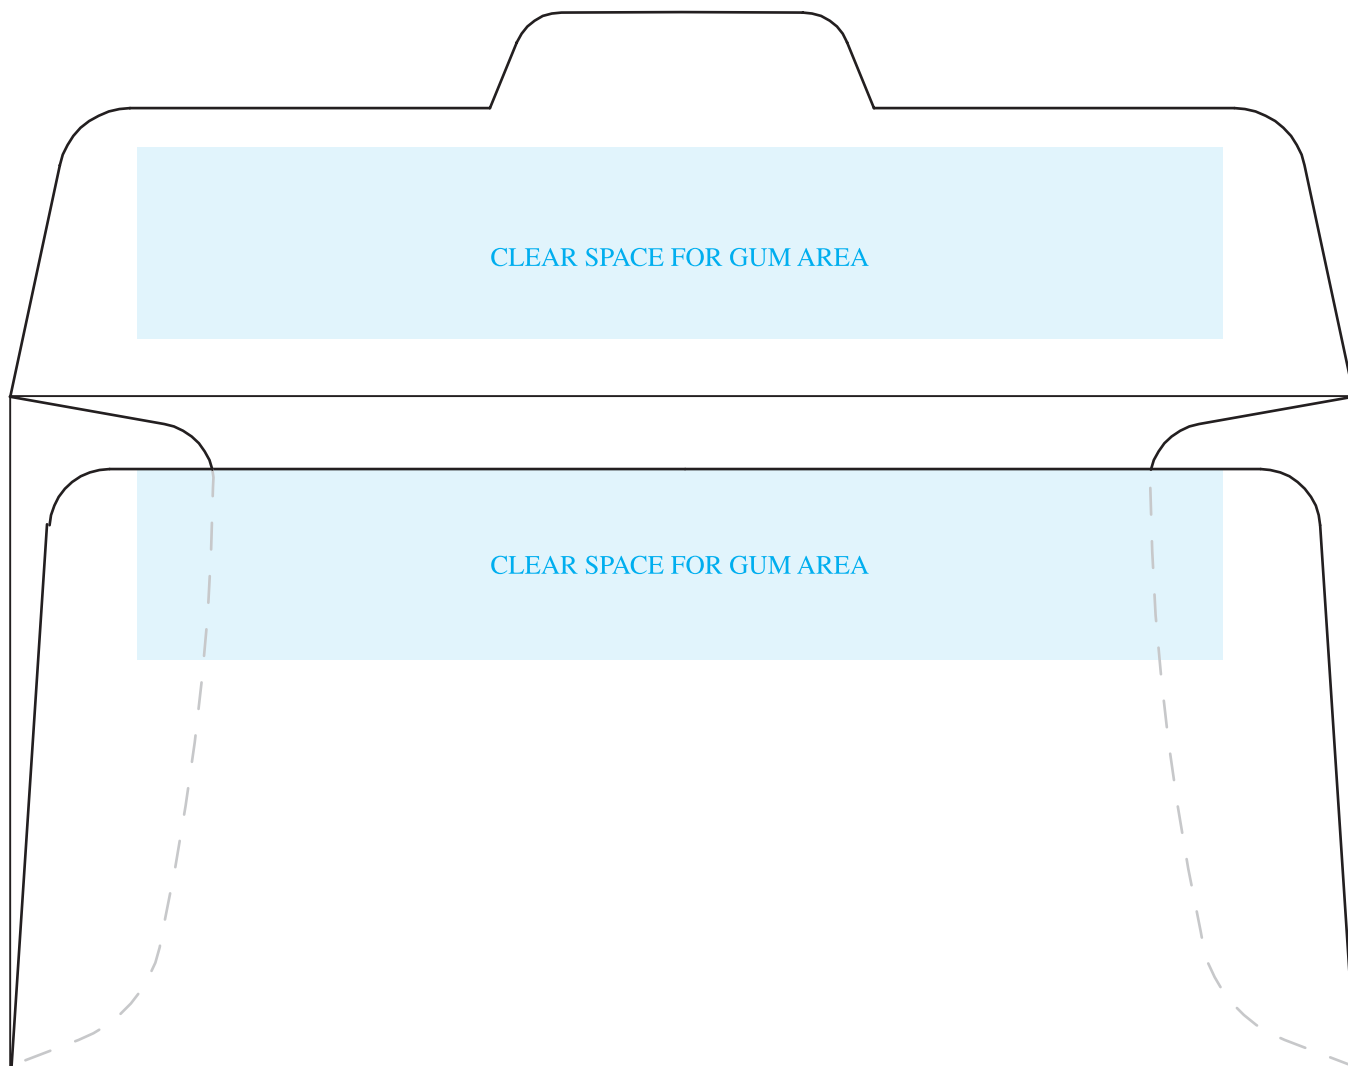

DV-33 Bank Deposit Envelope

Prod. No. 7233

Envelope size: 3½" x 7"

INSIDE

This template is for reference only - please do not use to lay out your artwork.

For a detailed layout or dieline, please contact us:

Western States Envelope & Label

800-558-0514 • www.wsel.com/contact

To print at full size - remember to set your page scaling/size to "None" or "Actual Size".

DV-33 Bank Deposit Envelope

Prod. No. 7233

Envelope size: 3½" x 7"