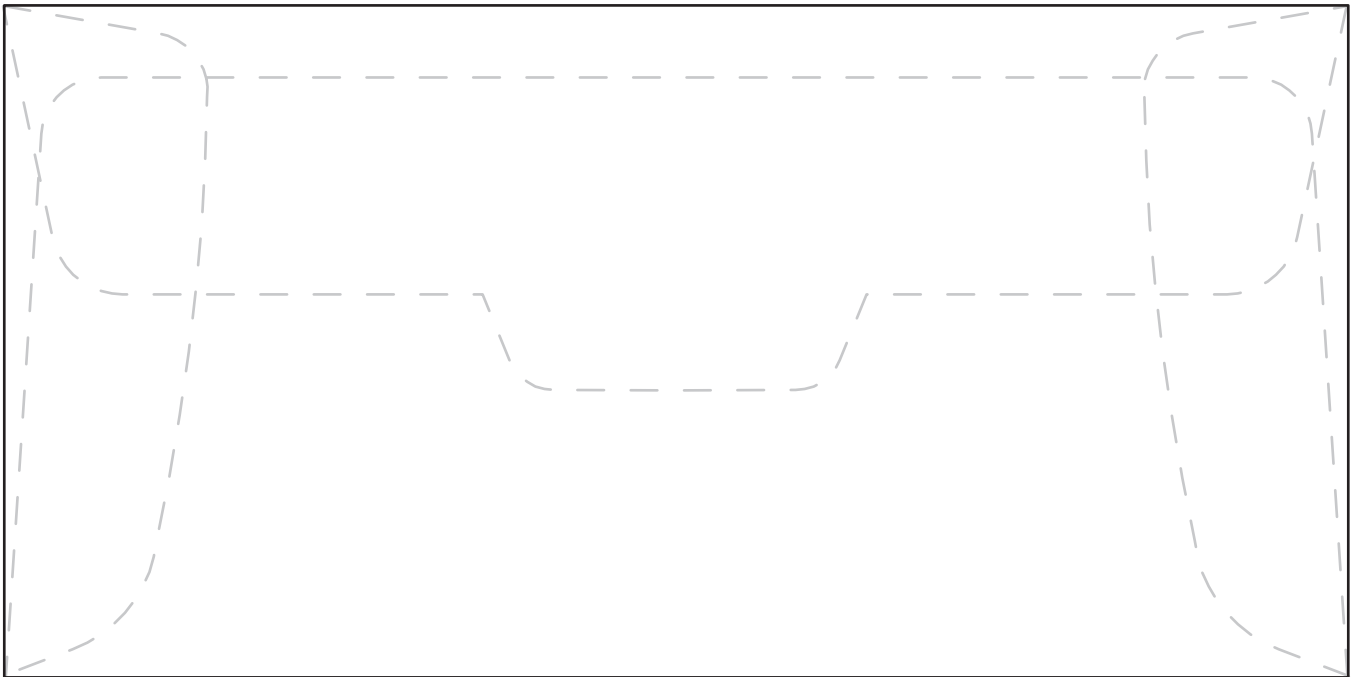

DV-32 Bank Deposit Envelope

Prod. No. 7232

Envelope size: 3½" x 7"

OUTSIDE

This template is for reference only - please do not use to lay out your artwork.

For a detailed layout or dieline, please contact us:

Western States Envelope & Label

800-558-0514 • www.wsel.com/contact

To print at full size - remember to set your page scaling/size to "None" or "Actual Size".