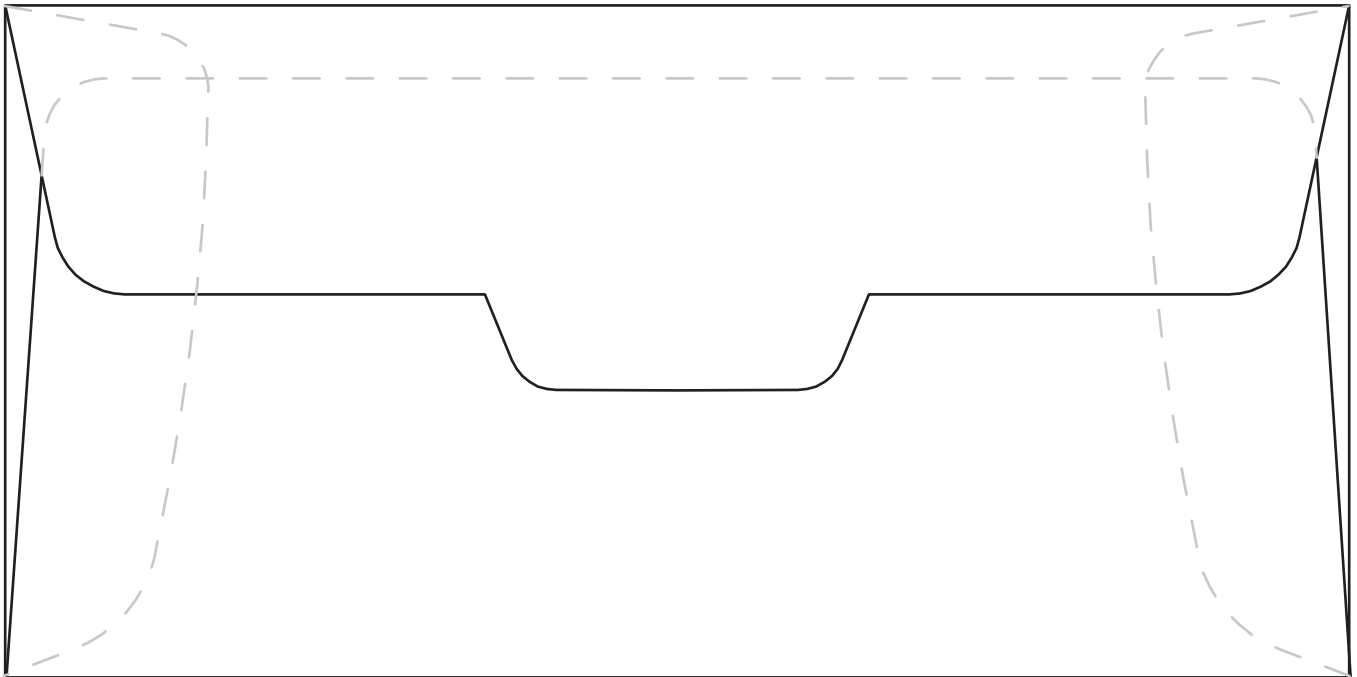

## DV-32 Bank Deposit Envelope

Prod. No. 7232

Envelope size: 3½" x 7"

***INSIDE***

This template is for reference only - please do not use to lay out your artwork.

For a detailed layout or dieline, please contact us:

**Western States Envelope & Label**

800-558-0514 • [www.wsel.com/contact](http://www.wsel.com/contact)

To print at full size - remember to set your page scaling/size to "None" or "Actual Size".

# DV-32 Bank Deposit Envelope

Prod. No. 7232

Envelope size: 3½" x 7"

***OUTSIDE***

This template is for reference only - please do not use to lay out your artwork.

For a detailed layout or dieline, please contact us: