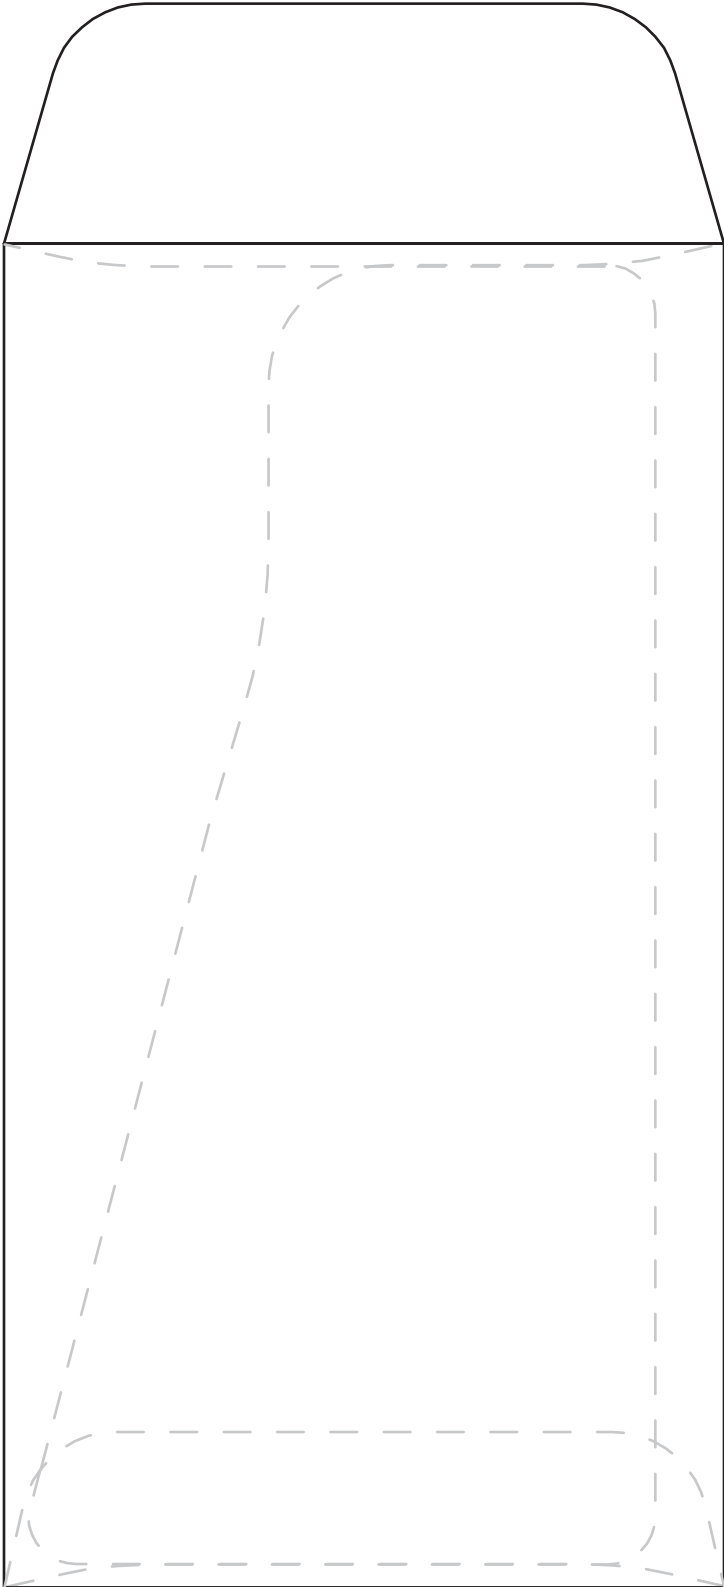

Bank Deposit Envelope - Prod. No. 4407

Envelope size: 3¾" x 7"

INSIDE

This template is for reference only - please do not use to lay out your artwork.

For a detailed layout or dieline, please contact us:

Western States Envelope & Label

800-558-0514 • www.wsel.com/contact

To print at full size - remember to set your page scaling/size to "None" or "Actual Size".

Bank Deposit Envelope - Prod. No. 4407

Envelope size: 3¾" x 7"

OUTSIDE

This template is for reference only - please do not use to lay out your artwork.