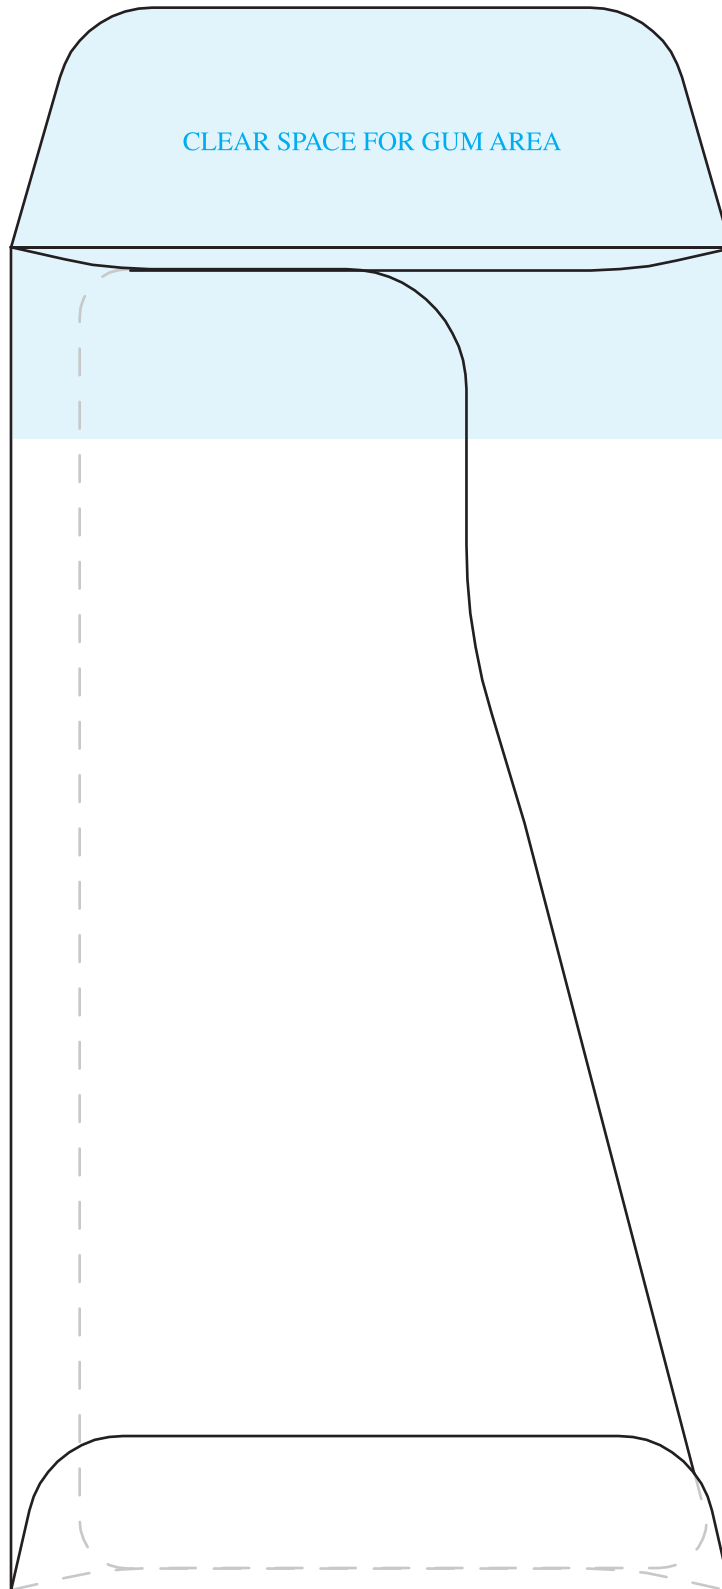

Bank Deposit Envelope - Prod. No. 4407

Envelope size: 3¾" x 7"

INSIDE

This template is for reference only - please do not use to lay out your artwork.

For a detailed layout or dieline, please contact us:

Western States Envelope & Label

800-558-0514 • www.wsel.com/contact

To print at full size - remember to set your page scaling/size to "None" or "Actual Size".

Bank Deposit Envelope - Prod. No. 4407

Envelope size: 3¾" x 7"

OUTSIDE

This template is for reference only - please do not use to lay out your artwork.