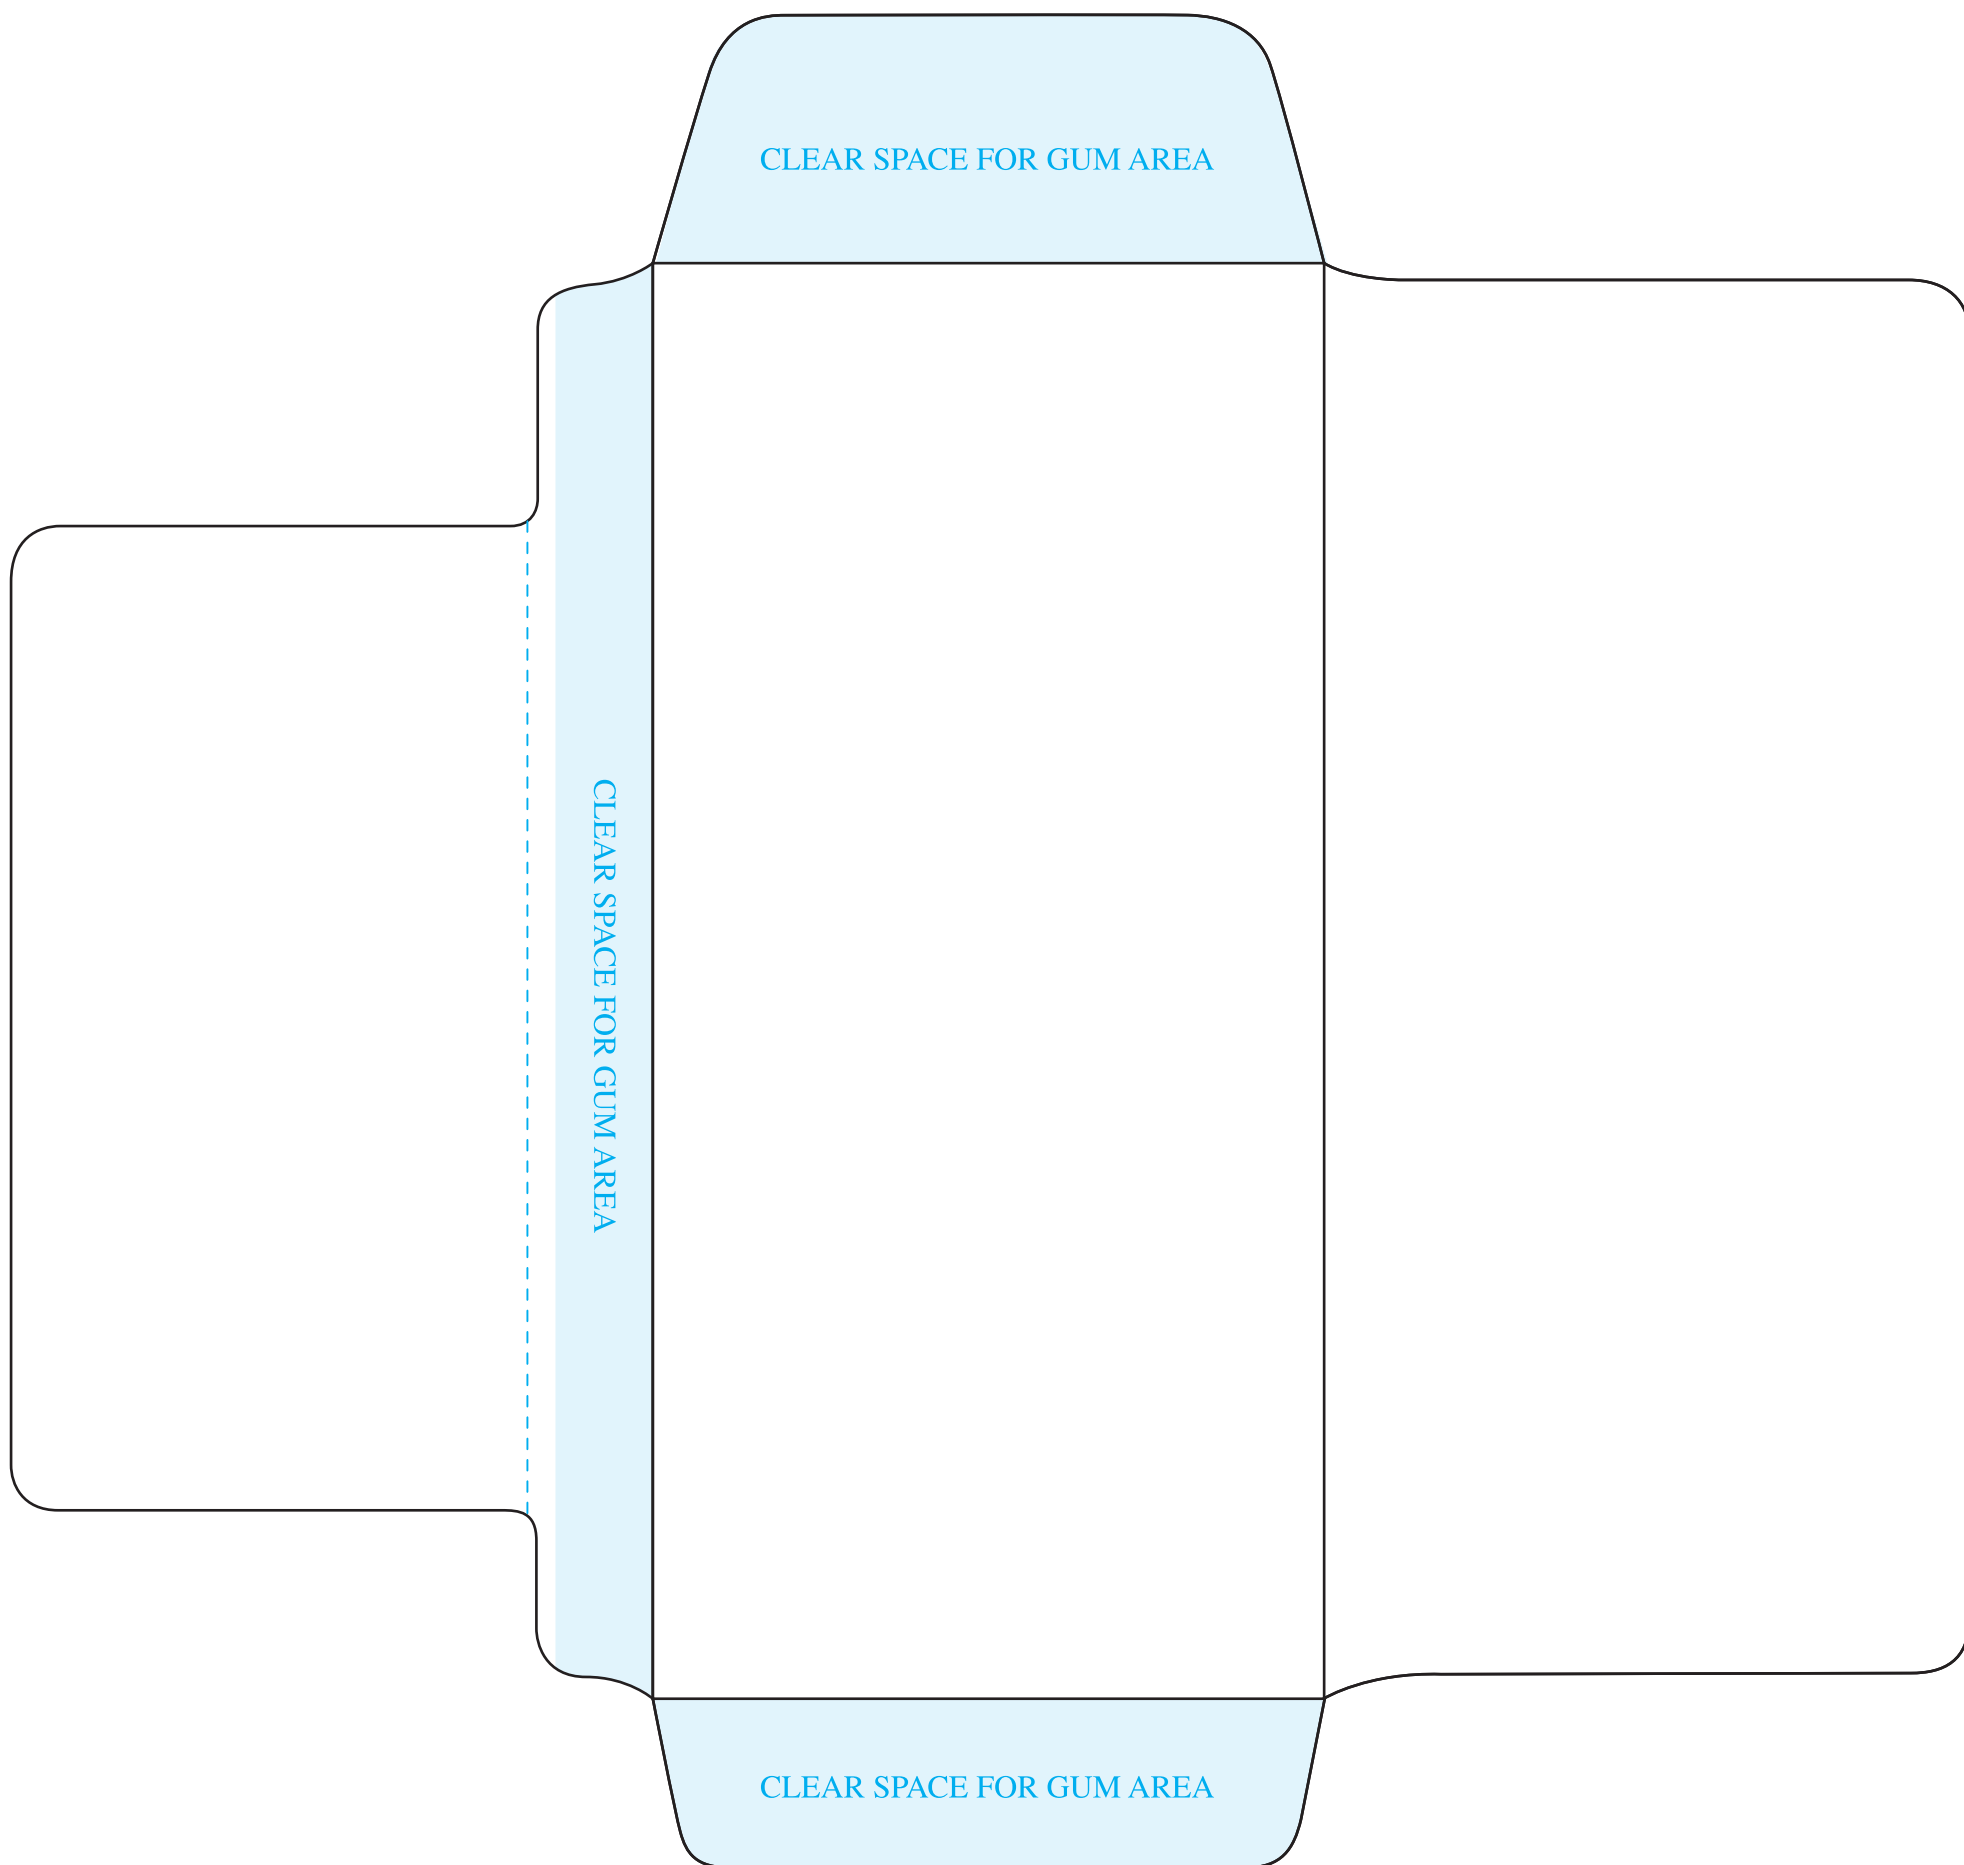

## Coin Bangtail Bank Deposit Envelope (Single Coupon)

Envelope size: 3½" x 7½"

*This dieline requires an 11x17 sheet  
in order to be printed at 100%*

To print at full size - remember to set your page scaling/size to "None" or "Actual Size".

## Coin Bangtail Bank Deposit Envelope (Single Coupon)

Envelope size: 3½" x 7½"

*This dieline requires an 11x17 sheet  
in order to be printed at 100%*

**OUTSIDE**

This template is for reference only - please do not use to lay out your artwork.