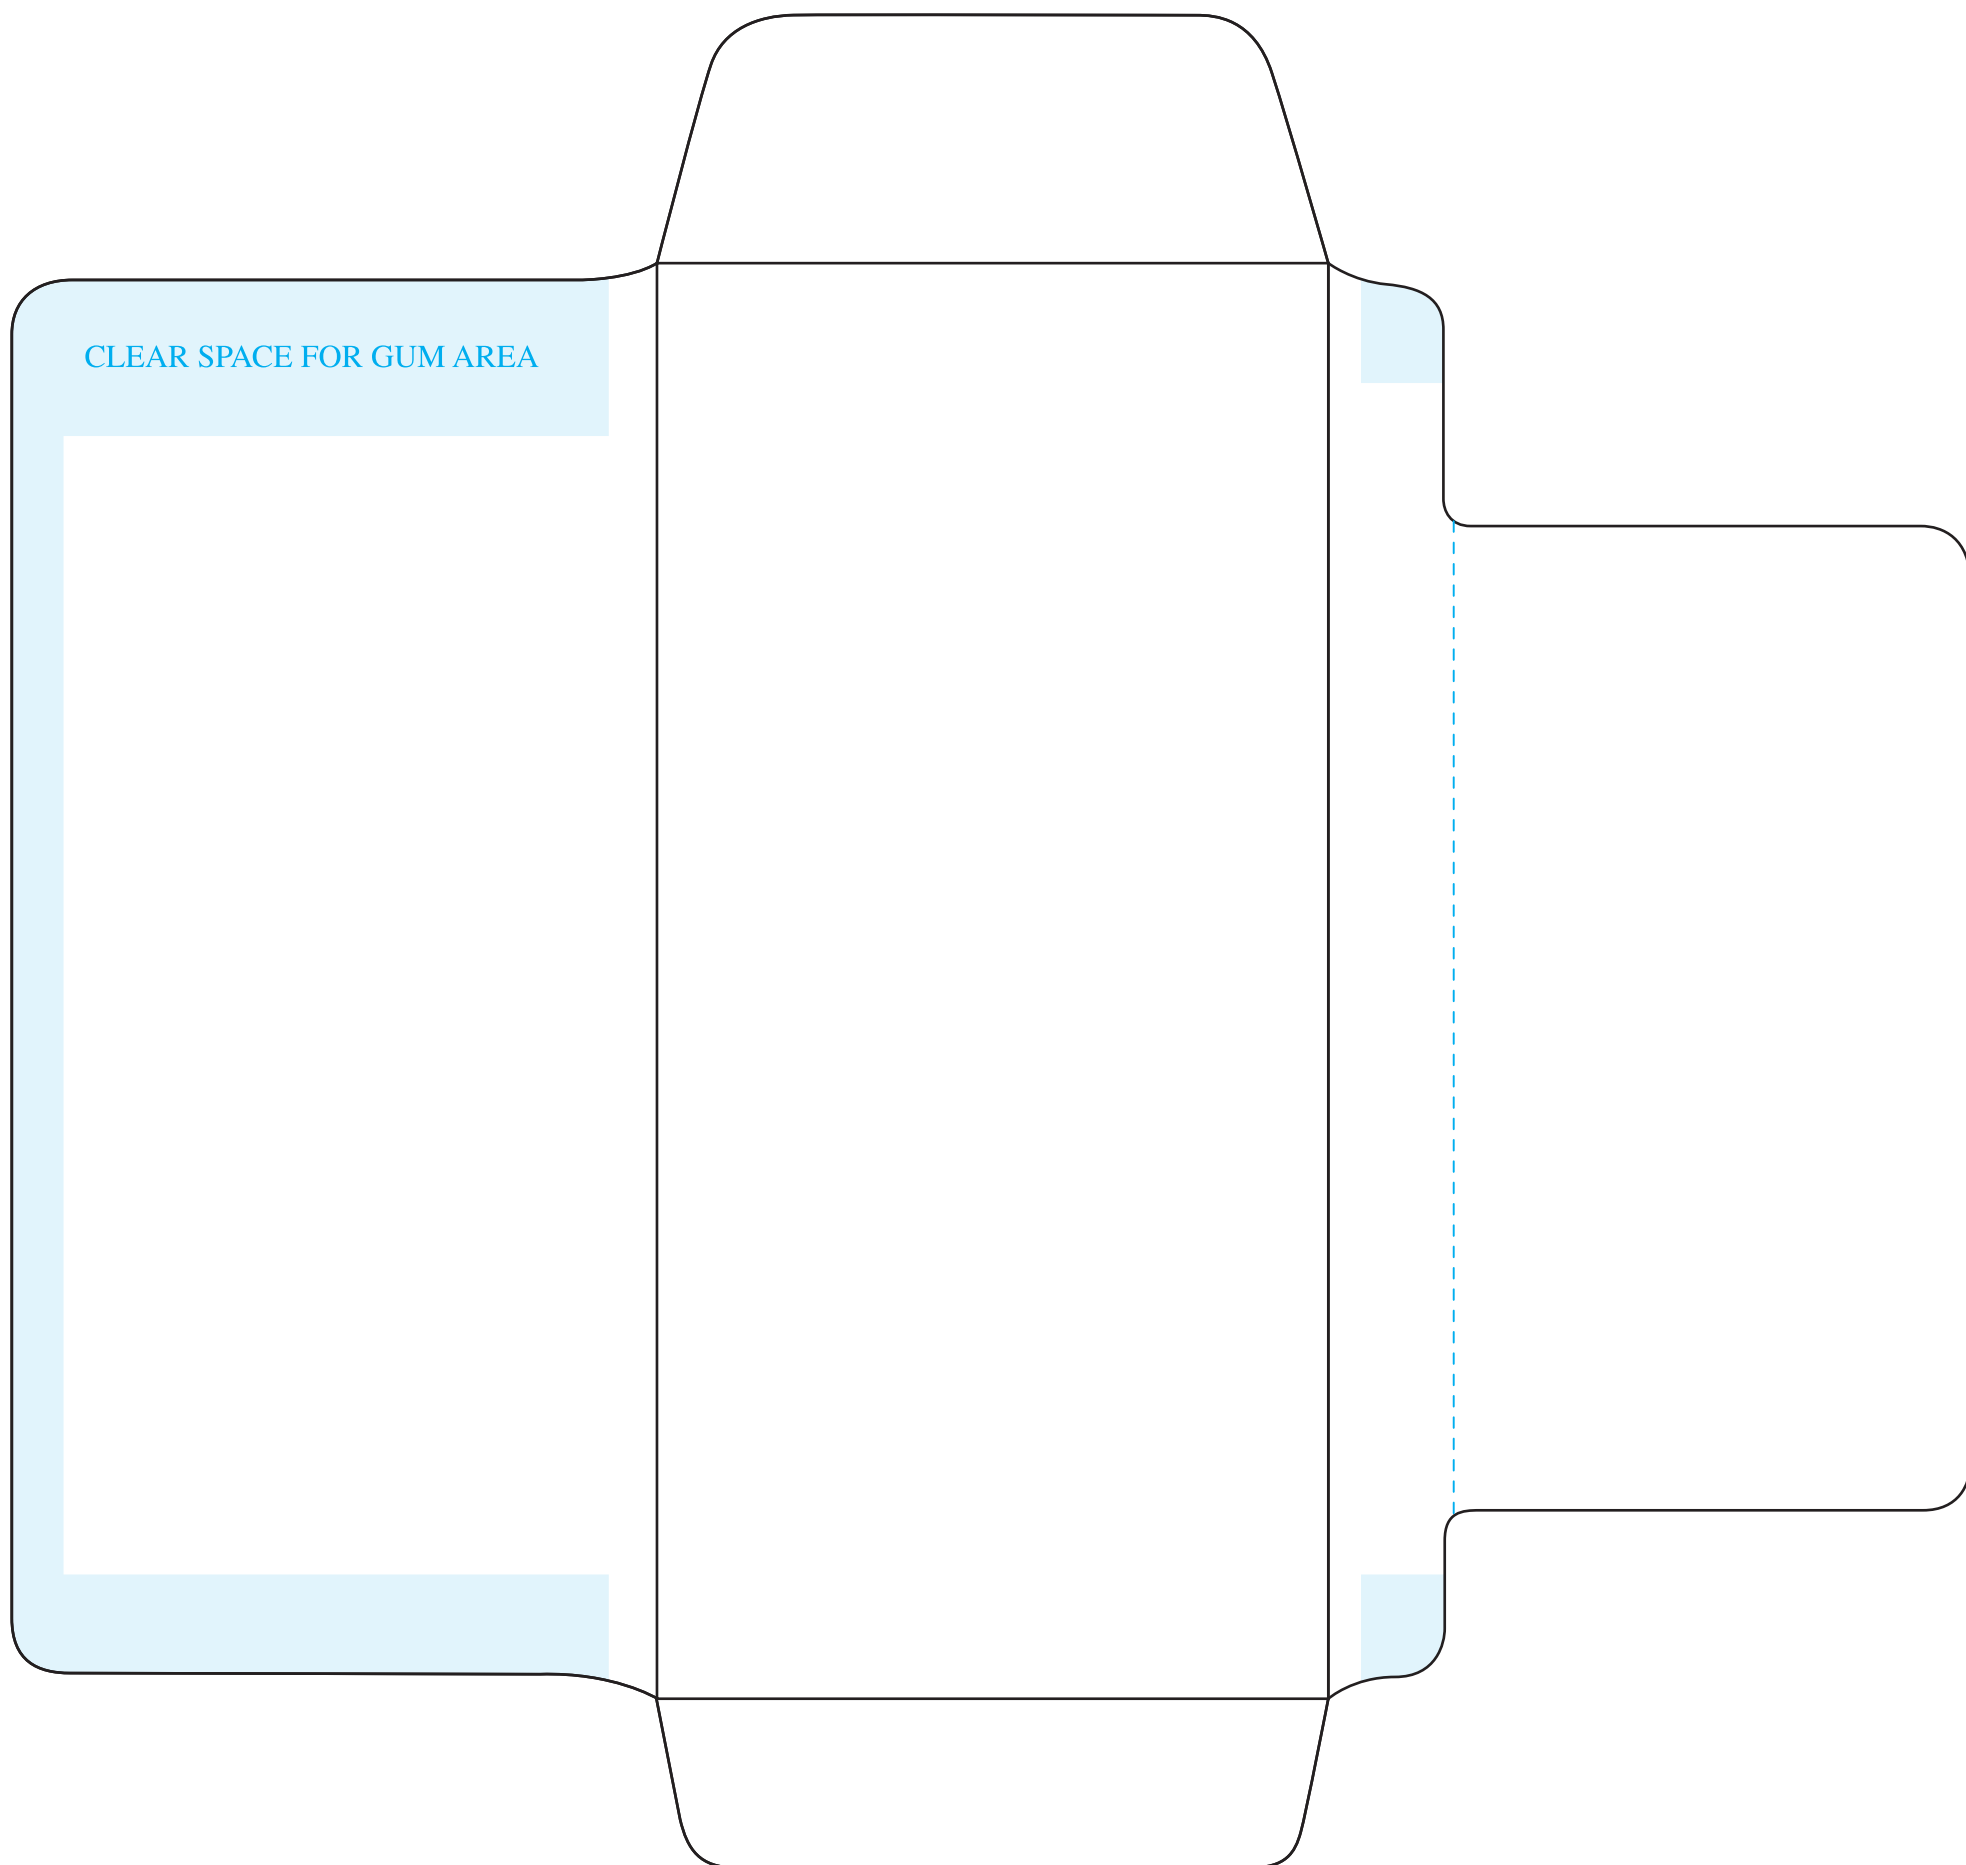

## Coin Bangtail Bank Deposit Envelope (Single Coupon)

Envelope size: 3½" x 7½"

*This dieline requires an 11x17 sheet  
in order to be printed at 100%*

### *INSIDE*

This template is for reference only - please do not use to lay out your artwork.

For a detailed layout or dieline, please contact us:

**Western States Envelope & Label**

800-558-0514 • [www.wsel.com/contact](http://www.wsel.com/contact)

To print at full size - remember to set your page scaling/size to "None" or "Actual Size".

## Coin Bangtail Bank Deposit Envelope (Single Coupon)

Envelope size: 3½" x 7½"

*This dieline requires an 11x17 sheet  
in order to be printed at 100%*

**OUTSIDE**

This template is for reference only - please do not use to lay out your artwork.