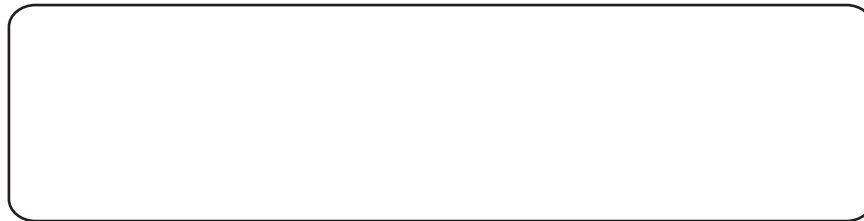

6 x 9 "#1" Booklet Window

Envelope size: 6" x 9"

Window size: 1½" x 4½"

Window Location: 7⁄8" from left - ½" from bottom

This template is for reference only - please do not use to lay out your artwork.

For a detailed layout or dieline, please contact us: