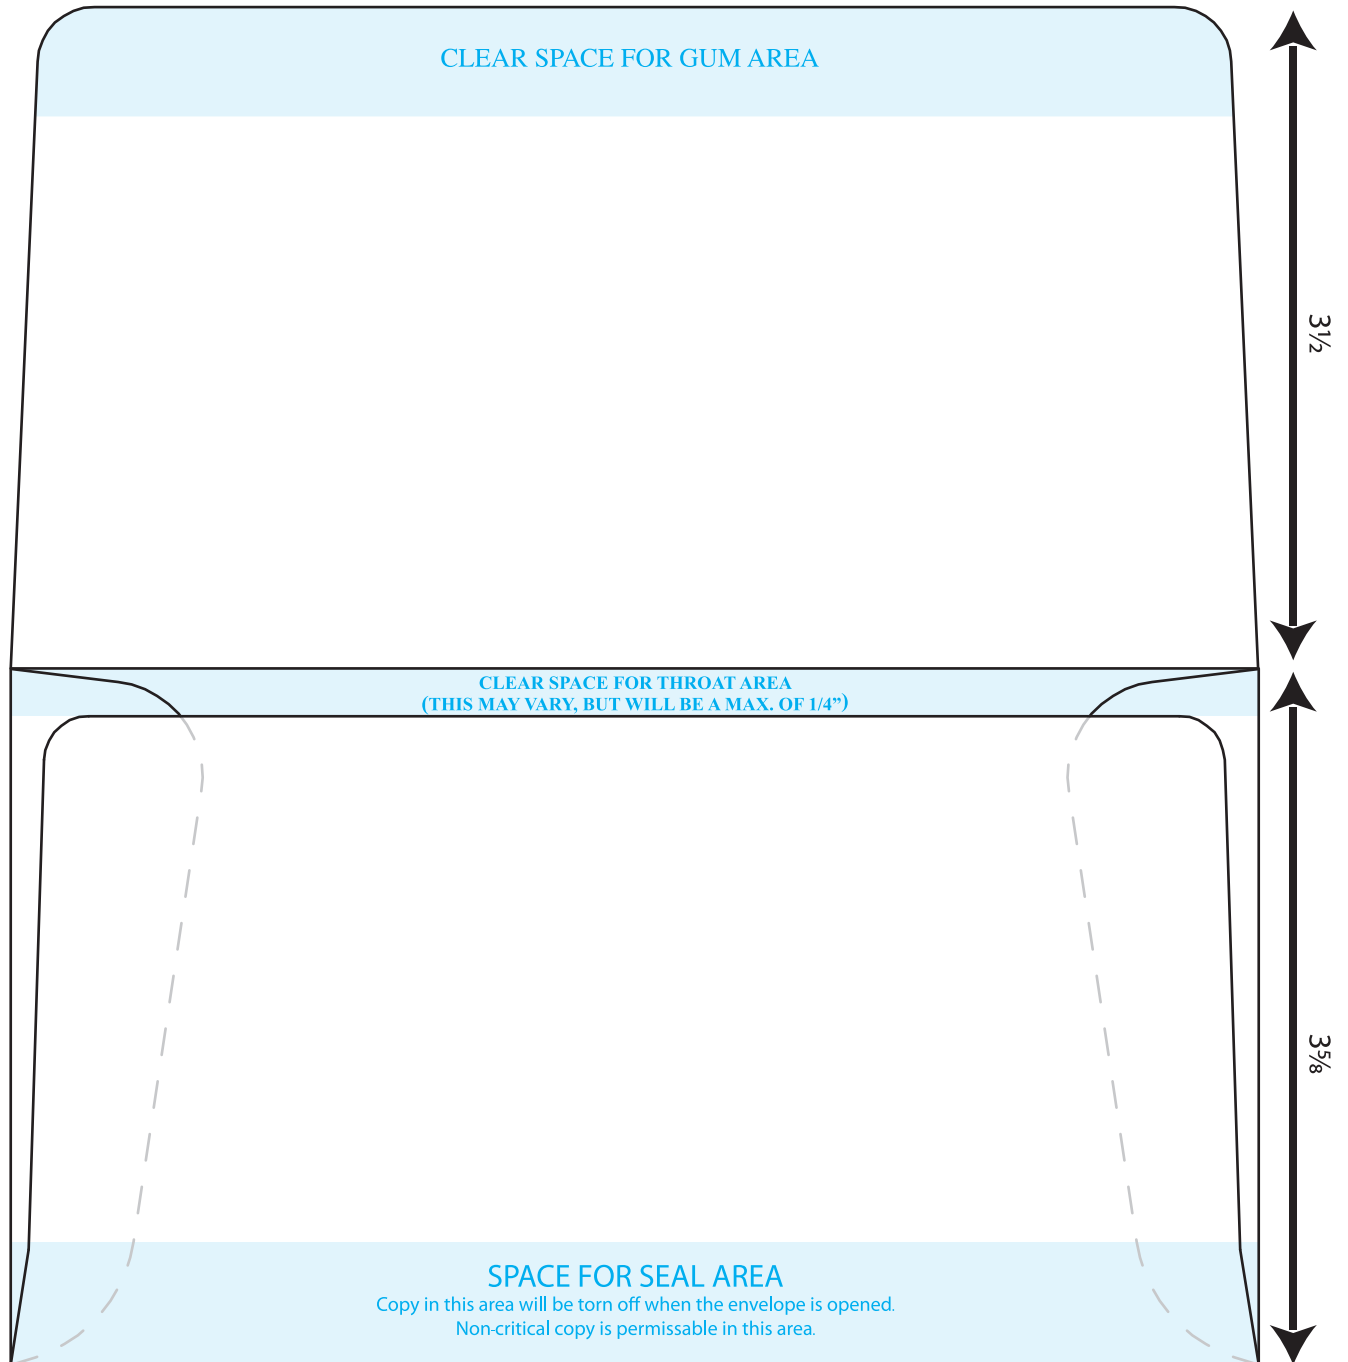

#6³/₄ Collection/Remittance

Prod. No. 0462

Envelope size: 3⁵/₈" x 6¹/₂"

INSIDE

This template is for reference only - please do not use to lay out your artwork.

For a detailed layout or dieline, please contact us:

Western States Envelope & Label

800-558-0514 • www.wsel.com/contact

To print at full size - remember to set your page scaling/size to "None" or "Actual Size".

#6³/₄ Collection/Remittance

Prod. No. 0462

Envelope size: 3⁵/₈" x 6¹/₂"

To print at full size - remember to set your page scaling/size to "None" or "Actual Size".