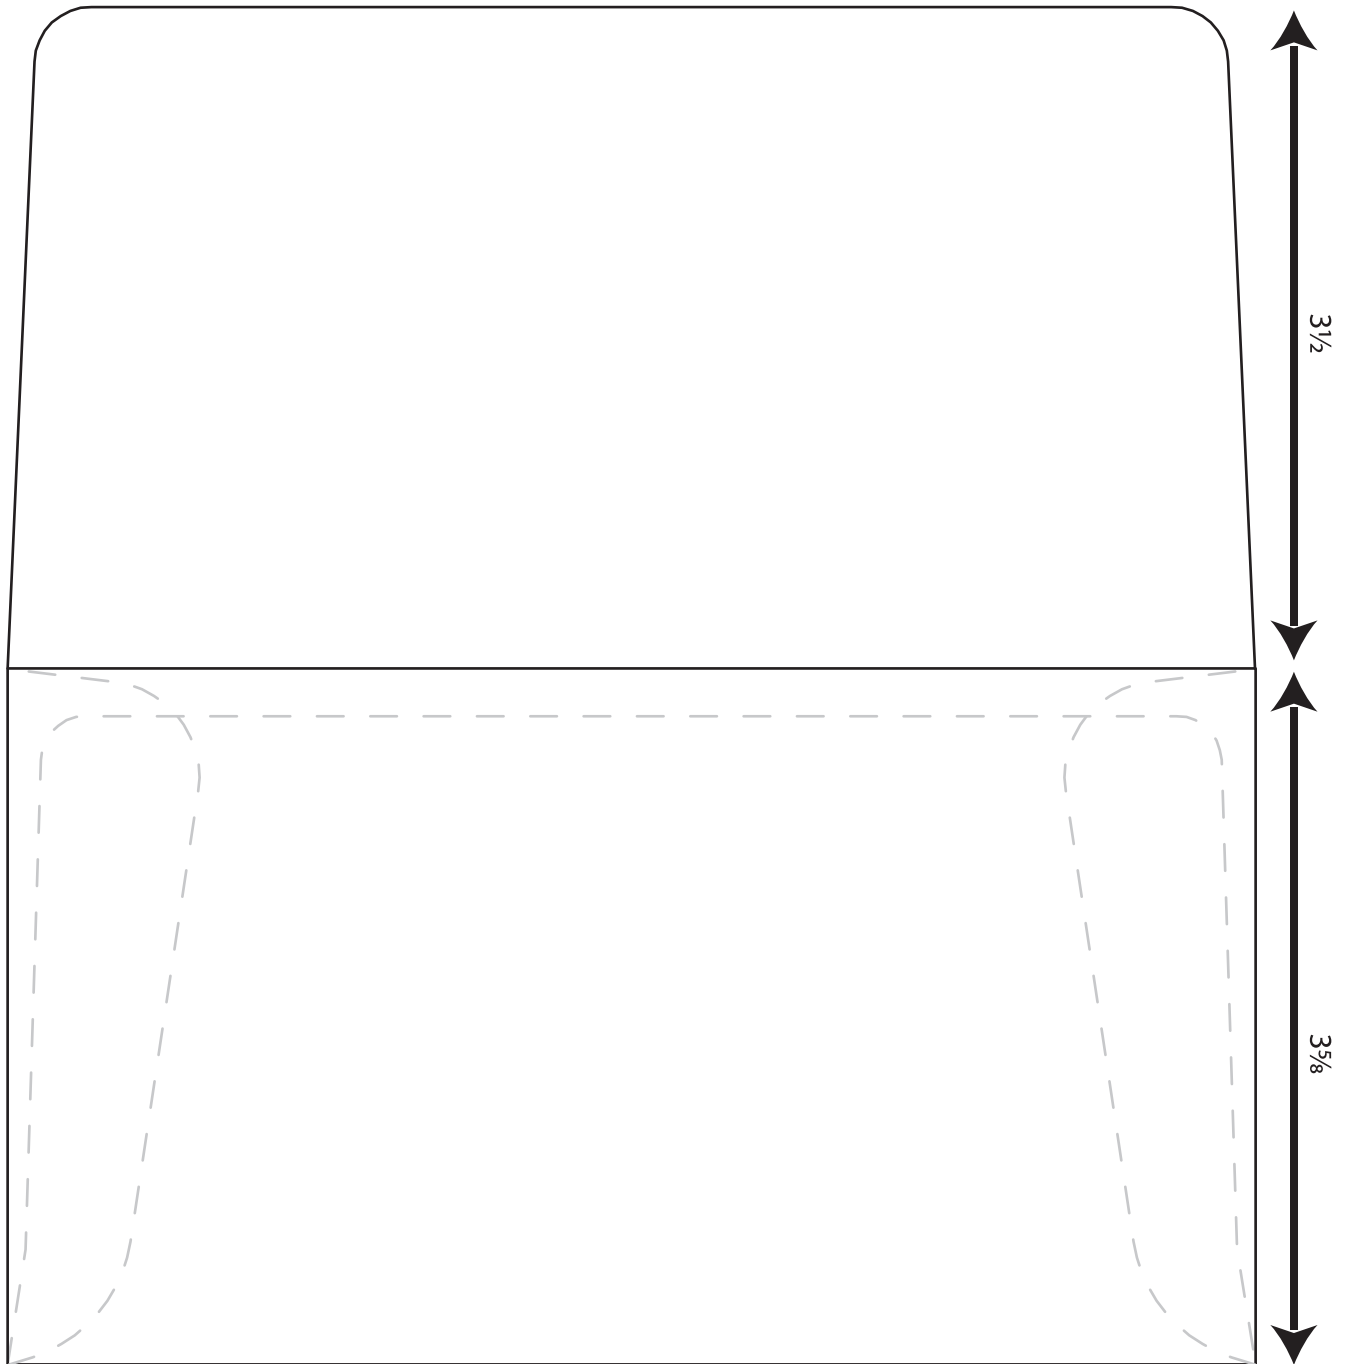

#6³/₄ Collection/Remittance

Prod. No. 0462

Envelope size: 3⁵/₈" x 6¹/₂"

INSIDE

This template is for reference only - please do not use to lay out your artwork.

For a detailed layout or dieline, please contact us:

Western States Envelope & Label

800-558-0514 • www.wsel.com/contact

To print at full size - remember to set your page scaling/size to "None" or "Actual Size".

#6³/₄ Collection/Remittance

Prod. No. 0462

Envelope size: 3⁵/₈" x 6¹/₂"

To print at full size - remember to set your page scaling/size to "None" or "Actual Size".