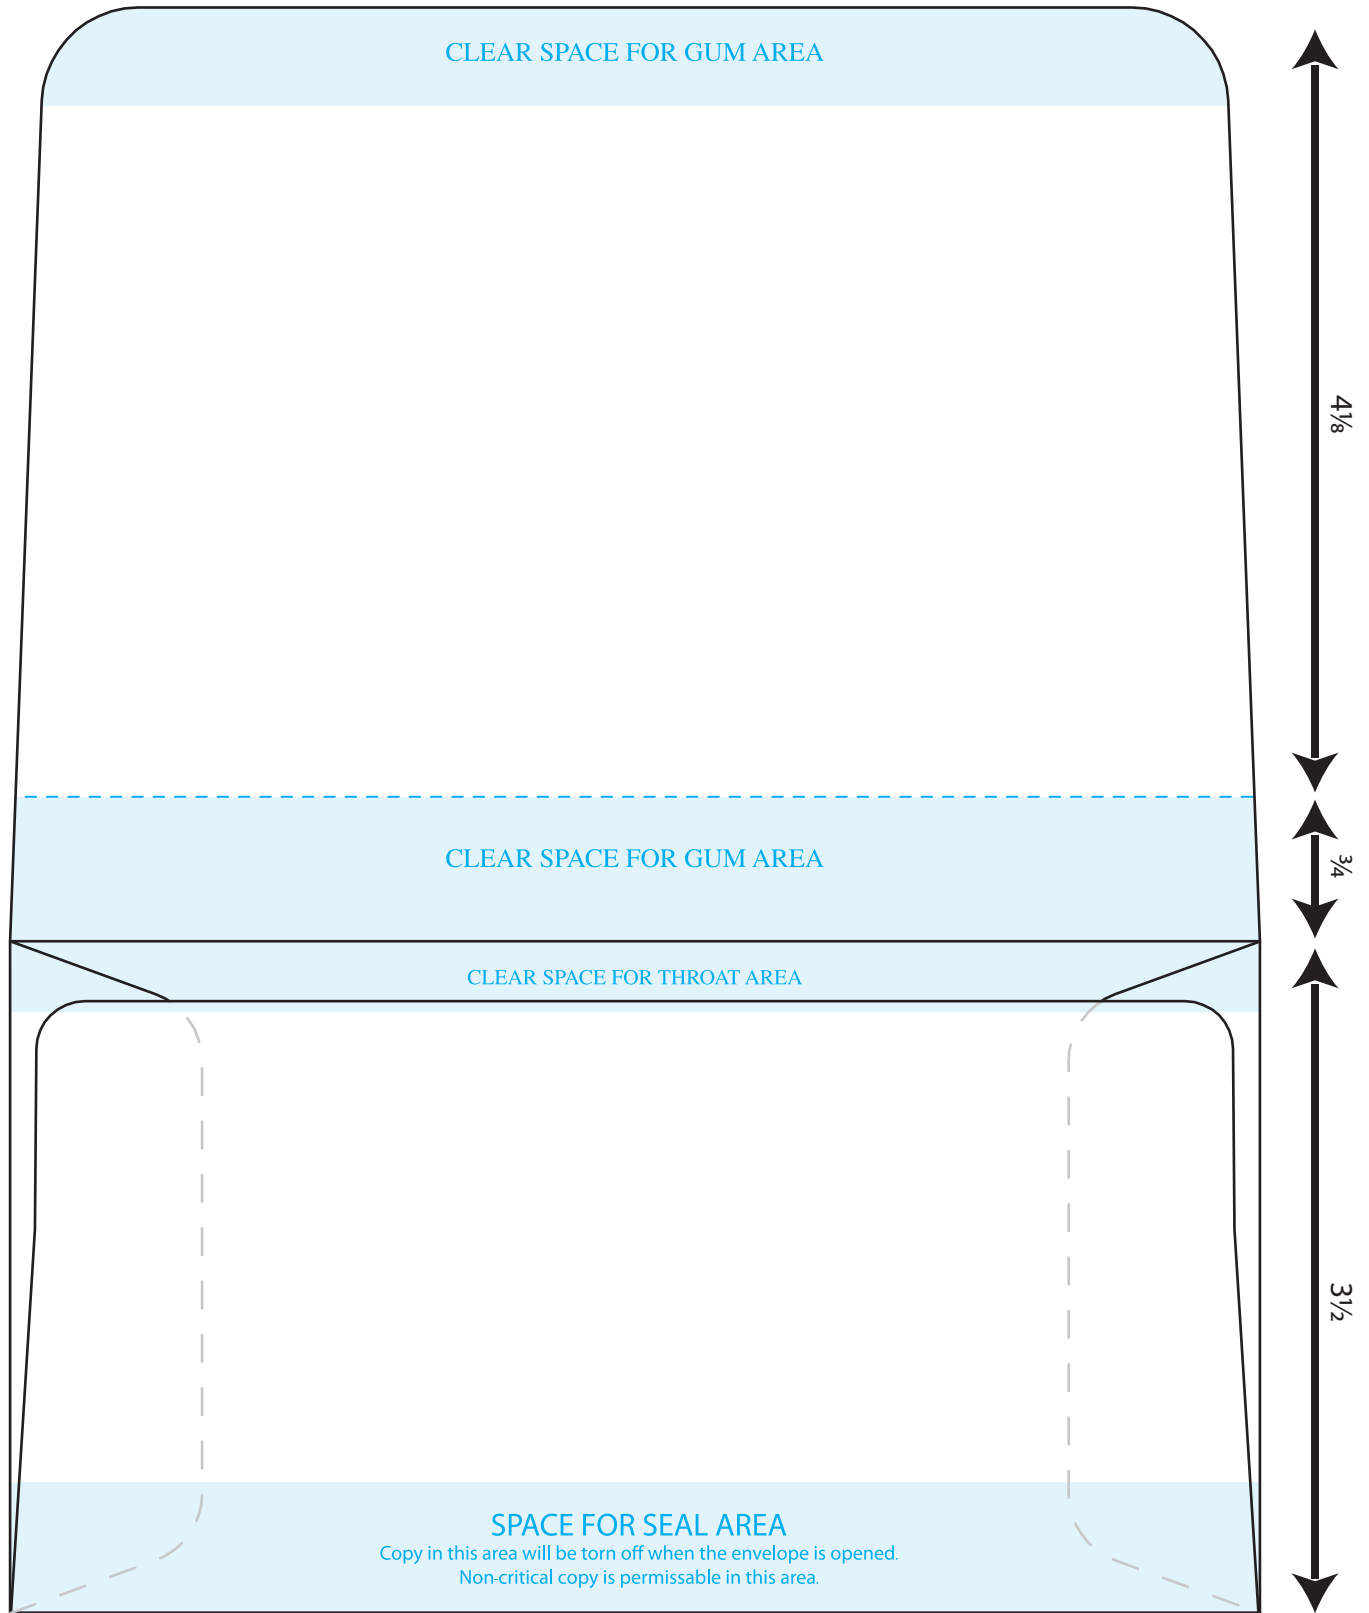

Dual Purpose Mailer™ - Prod. No. 3744
Out Bound Envelope size: 4¼" x 6½" Mailing Size
In Bound Envelope size: 3½" x 6½" Return Size

INSIDE

This template is for reference only - please do not use to lay out your artwork.

For a detailed layout or dieline, please contact us:

Western States Envelope & Label

800-558-0514 • www.wsel.com/contact

To print at full size - remember to set your page scaling/size to "None" or "Actual Size".

Dual Purpose Mailer™ - Prod. No. 3744
Out Bound Envelope size: 4¼" x 6½" Mailing Size
In Bound Envelope size: 3½" x 6½" Return Size

OUTSIDE

This template is for reference only - please do not use to lay out your artwork.