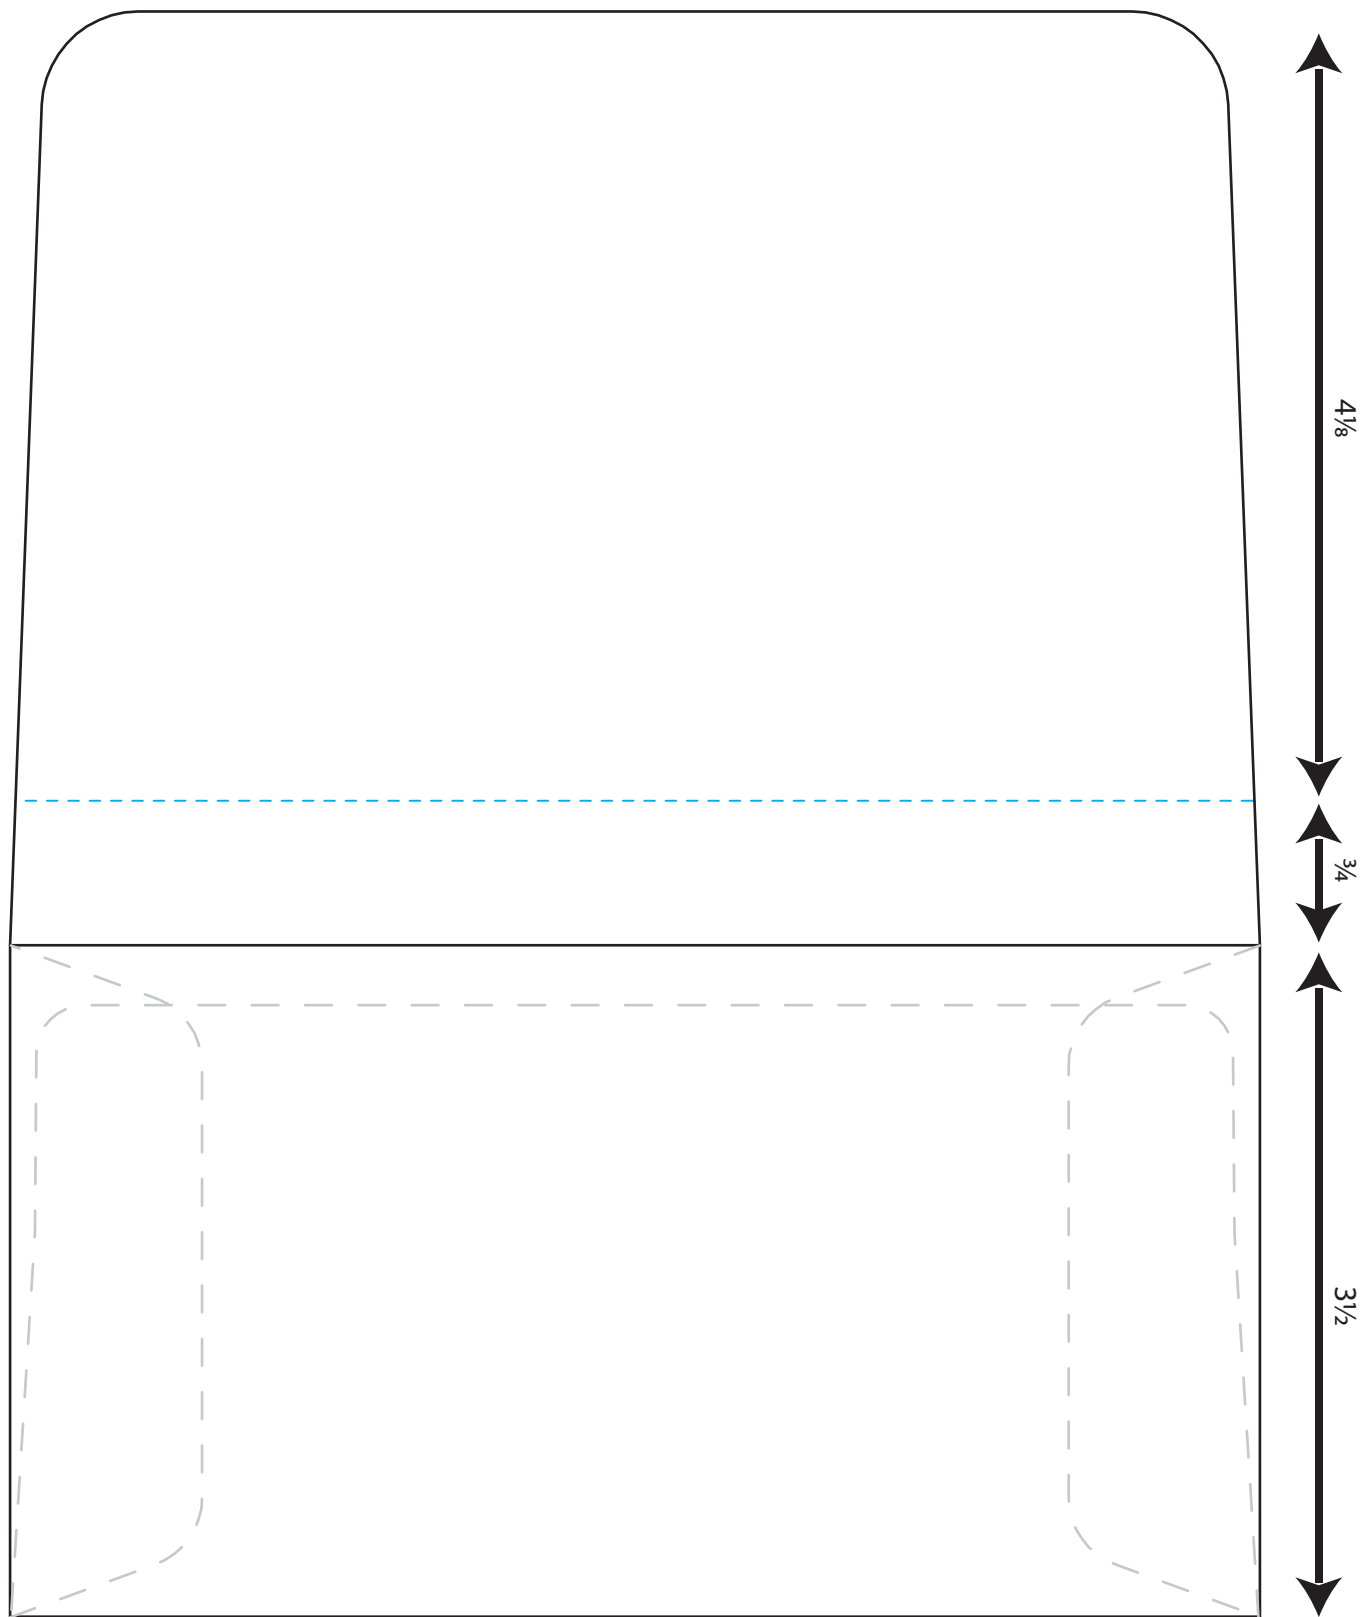

Dual Purpose Mailer™ - Prod. No. 3744
Out Bound Envelope size: 4¼" x 6½" Mailing Size
In Bound Envelope size: 3½" x 6½" Return Size

INSIDE

This template is for reference only - please do not use to lay out your artwork.

For a detailed layout or dieline, please contact us:

Western States Envelope & Label

800-558-0514 • www.wsel.com/contact

To print at full size - remember to set your page scaling/size to "None" or "Actual Size".

Dual Purpose Mailer™ - Prod. No. 3744
Out Bound Envelope size: 4¼" x 6½" Mailing Size
In Bound Envelope size: 3½" x 6½" Return Size

OUTSIDE

This template is for reference only - please do not use to lay out your artwork.