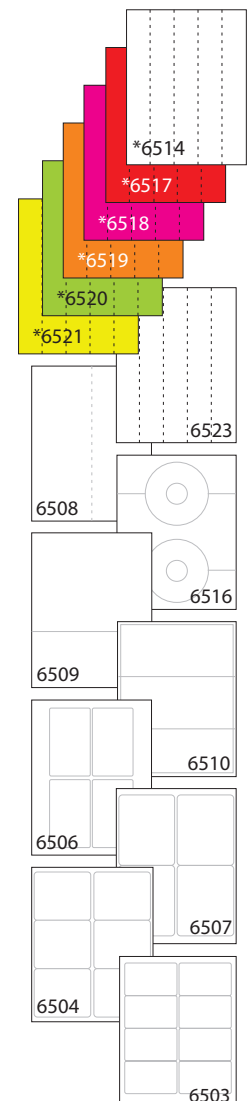

#6504

#6509

#6502

#6500

Packaged 100 sheets per box/10 boxes per carton

Sheet Size	Label Size	MS Word Template	Labels / Sheet	Product No.	Color / Description	Avail.	Sheets Box/Ctn
8½ x 11	8½ x 11		Variable	6514	Bright White, 4 Vertical Back Scores	Stocked Item	100/1000
8½ x 11	8½ x 11		Variable	6517	Fluorescent Red, 4 Vertical Back Scores	Stocked Item	100/1000
8½ x 11	8½ x 11		Variable	6518	Fluorescent Pink, 4 Vertical Back Scores	5-7 Days	100/1000
8½ x 11	8½ x 11		Variable	6519	Fluorescent Orange, 4 Vertical Back Scores	Stocked Item	100/1000
8½ x 11	8½ x 11		Variable	6520	Fluorescent Green, 4 Vertical Back Scores	Stocked Item	100/1000
8½ x 11	8½ x 11		Variable	6521	Fluorescent Chartreuse, 4 Vertical Back Scores	Stocked Item	100/1000
8½ x 11	8½ x 11		1	6523	White Semi-Gloss Cover Up Label, Printed Gray on the Back, 4 Vertical Back Scores	Stocked Item	100/1000
8½ x 11	8½ x 11	5165	1	6508	Bright White	Stocked Item	100/1000
8½ x 11	4½	5824	2	6516	Bright White CD/DVD	Stocked Item	100/1000
8½ x 11	8½ x 5½		2	6509	Bright White	Stocked Item	100/1000
8½ x 11	8 x 3½		3	6510	Bright White	Stocked Item	100/1000
8½ x 11	3 x 5		4	6506	Bright White	Stocked Item	100/1000
8½ x 11	4 x 5		4	6507	Bright White	Stocked Item	100/1000
8½ x 11	4 x 3½	5164	6	6504	Bright White BEST SELLER	Stocked Item	100/1000
8½ x 11	4 x 2½		8	6503	Bright White	Stocked Item	100/1000

(Continued on next page)

Sheet Size	Label Size	MS Word Template	Labels / Sheet	Product No.	Color / Description	Avail.	Sheets Box/Ctn
8½ x 11	4 x 2	5163	10	6502	Bright White	Stocked Item	100/1000
8½ x 11	2½	5294	12	6525	Bright White Circles	Stocked Item	100/1000
8½ x 11	4 x 1½	5162	14	6501	Bright White	Stocked Item	100/1000
8½ x 11	4 x 1	5161	20	6512	Bright White	Stocked Item	100/1000
8½ x 11	2½ x 1	5160	30	6500	Bright White BEST SELLER	Stocked Item	100/1000
8½ x 11	2½ x 7/8		33	6513	Bright White	Stocked Item	100/1000
8½ x 11	1¾ x ½		80	6524	Bright White	Stocked Item	100/1000