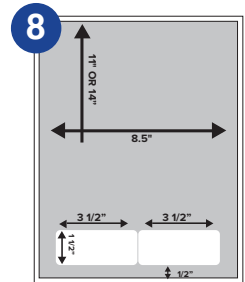

(Available in 11" Height Only)

1up - 4" x 2 1/2" Label

7/8" bottom, 1/4" left. With or without perf 3/4" from bottom.

(Available in 11" Height Only)

2up - 4" x 2 1/2" Labels

3/8" left & right, 7/8" bottom, 1/8" between labels. With or without perf 3/4" from bottom.

(Available in 11" Height Only)

1up - 8" x 3 1/2" Label

1/4" left & right, 7/8" bottom.

(Available in 11" Height Only)

2up - 3 1/2" x 2 3/4" Labels

1/2" left & right, 3/8" bottom, 1/2" between labels. With or without perf 3/8" from bottom.

(Available in 11" and 14" Heights)

2up - 3 1/2" x 2" Label

3/4" left & right, 3/8" bottom, no space between labels. Perf 3/4" from bottom (14" only).

(Available in 11" and 14" Heights)

1up - 3 1/2" x 2" Label

1/4" left, 7/8" bottom. Perf 3/4" from bottom (14" only).

(Available in 11" and 14" Heights)

1up - 3 1/2" x 2" Label

3/4" right, 5/8" bottom. Perf 3" from bottom (14" only).

(Available in 11" and 14" Heights)