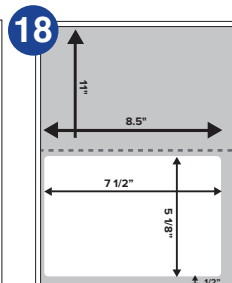

(Available in 11" and 14" Heights)

4 Across - 2" x 1"

1/4" right & left, 5/8" bottom, no space between labels. Perf 3" from bottom (14" only).

(Available in 11" and 14" Heights)

2up - 4" x 2 7/8" Label

1/4" right & left, 3/8" bottom, no space between labels. Perf 3/4" from bottom.

(Available in 11" Height Only)

1up - 4 1/8" x 4" Label

1/4" bottom, 1/4" right.

(Available in 11" and 14" Heights)

1up - 6" x 4" Label

1/4" bottom, 1/8" left. Perf 4/8" from bottom.

(Available in 11" and 14" Heights)

1up - 4" x 6" Label

1/4" top, 1/2" right.

(Available in 11" Height Only)

2 Across, 2 up - 3 1/2" x 2" Labels

3/8" bottom, 3/4" right & left, no space between labels.

(Available in 11" Height Only)

1up - 7 1/2" x 5 1/8" Label

1/2" left & right, 1/2" bottom. Perf 6" from bottom.

(Available in 11" and 14" Heights)

12up - 2 1/2" x 3/4" Label

7/16" left, 5/16" from bottom. Perf 3/4" from bottom.

(Available in 11" Height Only)

8up - 2" x 1" Label