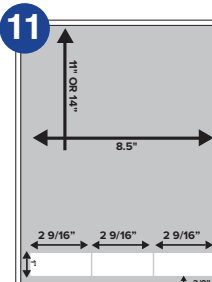

1/4" left, 7/8" bottom. Perf 3/4" from bottom (14" only).

(Available in 11" and 14" Heights)

1up - 3 1/2" x 2" Label

3/4" right, 5/8" bottom. Perf 3" from bottom (14" only).

(Available in 11" and 14" Heights)

2up - 3 1/2" x 1 1/2" Label

1/2" bottom, 3/4" left & right, no space between labels. Perf 3" from bottom (14" only).

(Available in 11" and 14" Heights)

1up - 4" x 2 1/2" Label

1/4" right, 7/8" bottom. With or without perf 3/4" from bottom (14" only).

(Available in 11" Height Only)

2up - 2 1/2" x 1 1/4" Label

3/4" bottom and 3/4" left with no space between labels.

(Available in 11" and 14" Heights)

3 Across - 2 9/16" x 1" Labels

3/8" left & right, 3/8" bottom. Perf 3" from bottom (14" only).

(Available in 11" and 14" Heights)

4 Across - 2" x 1"

1/4" right & left, 5/8" bottom, no space between labels. Perf 3" from bottom (14" only).

(Available in 11" and 14" Heights)

2up - 4" x 2 7/8" Label

1/4" right & left, 3/8" bottom, no space between labels. Perf 3/4" from bottom.