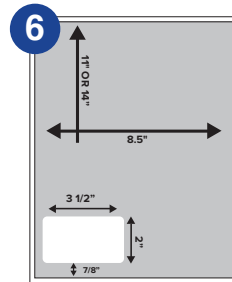

(Available in 11" Height Only)

1up - 4" x 2 1/2" Label

7/8" bottom, 1/4" left. With or without perf 3/4" from bottom.

(Available in 11" Height Only)

2up - 4" x 2 1/2" Labels

3/8" left & right, 7/8" bottom, 1/8" between labels. With or without perf 3/4" from bottom.

(Available in 11" Height Only)

1up - 8" x 3 1/2" Label

1/4" left & right, 7/8" bottom.

(Available in 11" Height Only)

2up - 3 1/2" x 2 3/4" Labels

1/2" left & right, 3/8" bottom, 1/2" between labels. With or without perf 3/8" from bottom.

(Available in 11" and 14" Heights)

2up - 3 1/2" x 2" Label

3/4" left & right, 3/8" bottom, no space between labels. Perf 3/4" from bottom (14" only).

(Available in 11" and 14" Heights)

1up - 3 1/2" x 2" Label

1/4" left, 7/8" bottom. Perf 3/4" from bottom (14" only).

(Available in 11" and 14" Heights)

1up - 3 1/2" x 2" Label

3/4" right, 5/8" bottom. Perf 3" from bottom (14" only).

(Available in 11" and 14" Heights)