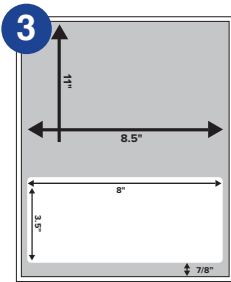

*14" available as special order

6541

2up - 6" x 4" & 2" x 4" Label
 1/4" left & right, 1/2" bottom. Perf 4/8" from bottom.

*14" without perf available as special order

6542

1up - 7" x 4 1/4" Label
 Centered, 3/4 left & right, 1" bottom. Perf 6" from bottom.

(Available in 11" Height Only)

1up - 4" x 2 1/2" Label

7/8" bottom, 1/4" left. With or without perf 3/4" from bottom.

(Available in 11" Height Only)

2up - 4" x 2 1/2" Labels

3/8" left & right, 7/8" bottom, 1/8" between labels. With or without perf 3/4" from bottom.

(Available in 11" Height Only)

1up - 8" x 3 1/2" Label

1/4" left & right, 7/8" bottom.

(Available in 11" Height Only)

2up - 3 1/2" x 2 3/4" Labels

1/2" left & right, 3/8" bottom, 1/2" between labels. With or without perf 3/8" from bottom.

(Available in 11" and 14" Heights)

2up - 3 1/2" x 2" Label

3/4" left & right, 3/8" bottom, no space between labels. Perf 3/4" from bottom (14" only).

(Available in 11" and 14" Heights)

1up - 3 1/2" x 2" Label