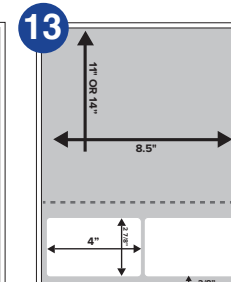

1/4" left, 7/8" bottom. Perf 3/4" from bottom (14" only).

(Available in 11" and 14" Heights)

1up - 3 1/2" x 2" Label

3/4" right, 5/8" bottom. Perf 3" from bottom (14" only).

(Available in 11" and 14" Heights)

2up - 3 1/2" x 1 1/2" Label

1/2" bottom, 3/4" left & right, no space between labels. Perf 3" from bottom (14" only).

(Available in 11" and 14" Heights)

1up - 4" x 2 1/2" Label

1/4" right, 7/8" bottom. With or without perf 3/4" from bottom (14" only).

(Available in 11" Height Only)

2up - 2 1/2" x 1 1/4" Label

3/4" bottom and 3/4" left with no space between labels.

(Available in 11" and 14" Heights)

3 Across - 2 9/16" x 1" Labels

3/8" left & right, 3/8" bottom. Perf 3" from bottom (14" only).

(Available in 11" and 14" Heights)

4 Across - 2" x 1"

1/4" right & left, 5/8" bottom, no space between labels. Perf 3" from bottom (14" only).

(Available in 11" and 14" Heights)

2up - 4" x 2 7/8" Label

1/4" right & left, 3/8" bottom, no space between labels. Perf 3/4" from bottom.