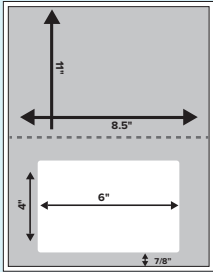

White, Laser Finish, Integrated Label with Full-Width Liner, Perforated for Easy Removal

Sheet Size	Label Size	Labels / Sheet	Product No.	Color / Description	Avail.	Quantity Sheets Pack/Ctn	M Wgt.
8½ x 11	6 x 4	1	6539	White, 6 x 4 Label, 1¼ left, 1¼ right, ⅞ bottom, Perforated 5⅙ from bottom	Stocked Item	*250/1500	25
8½ x 11	6 x 4	1	6540	White, 6 x 4 Label, ⅞ right, ¼ bottom, Perforated 4⅞ from bottom	Stocked Item	*250/1500	25
8½ x 11	7 x 4¼	1	6542	White, 7 x 4¼ PayPal Label, ¾ left, ¾ right, 1 bottom, Perforated 6 from bottom	Stocked Item	*250/1500	26
8½ x 11	6 x 4 & 2 x 4	2	6541	White, 6 x 4 & 2 x 4 Label, ¼ left, ¼ right, ½ bottom, Perforated 4¾ from bottom	Stocked Item	*250/1500	25

Stock & Custom Configurations

Stock Integrated Labels

6539

1up - 6" x 4" Label Centered
 1/4" left & right, 7/8" bottom.
 Perf 5/16" from bottom.

6540

1up - 6" x 4" Label
 1/4" bottom, 1/8" right.
 Perf 4/8" from bottom.

(Available in 11" Height Only)

1up - 4" x 2 1/2" Label

7/8" bottom, 1/4" left. With or without perf 3/4" from bottom.

(Available in 11" Height Only)

2up - 4" x 2 1/2" Labels

3/8" left & right, 7/8" bottom, 1/8" between labels. With or without perf 3/4" from bottom.

1/2" left & right, 1/2" bottom. Perf 6" from bottom.

(Available in 11" and 14" Heights)

12up - 2 1/2" x 3/4" Label

7/16" left, 5/16" from bottom. Perf 3/4" from bottom.

(Available in 11" Height Only)

8up - 2" x 1" Label