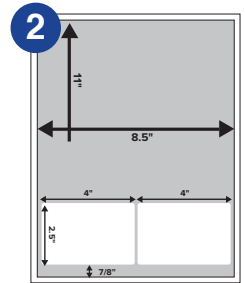

Stock & Custom Configurations

Stock Integrated Labels

6539

1up - 6" x 4" Label Centered
 1/4" left & right, 7/8" bottom.
 Perf 5/16" from bottom.

6540

1up - 6" x 4" Label
 1/4" bottom, 1/8" right.
 Perf 4/8" from bottom.

*14" available as special order

6541

2up - 6" x 4" & 2" x 4" Label
 1/4" left & right, 1/2" bottom. Perf 4/8" from bottom.

*14" without perf available as special order

6542

1up - 7" x 4 1/4" Label
 Centered, 3/4 left & right, 1" bottom. Perf 6" from bottom.

(Available in 11" Height Only)

1up - 4" x 2 1/2" Label

7/8" bottom, 1/4" left. With or without perf 3/4" from bottom.

(Available in 11" Height Only)

2up - 4" x 2 1/2" Labels

3/8" left & right, 7/8" bottom, 1/8" between labels. With or without perf 3/4" from bottom.

(Available in 11" Height Only)

1up - 8" x 3 1/2" Label

1/4" left & right, 7/8" bottom.

(Available in 11" Height Only)

2up - 3 1/2" x 2 3/4" Labels

1/2" left & right, 3/8" bottom, 1/2" between labels. With or without perf 3/8" from bottom.