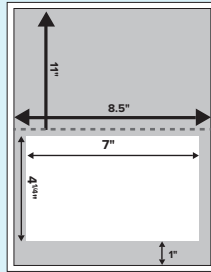

White, Laser Finish, Integrated Label with Full-Width Liner, Perforated for Easy Removal

Sheet Size	Label Size	Labels / Sheet	Product No.	Color / Description	Avail.	Quantity Sheets Pack/Ctn	M Wgt.
8½ x 11	6 x 4	1	6539	White, 6 x 4 Label, 1¼ left, 1¼ right, ⅞ bottom, Perforated 5⅙ from bottom	Stocked Item	*250/1500	25
8½ x 11	6 x 4	1	6540	White, 6 x 4 Label, ⅞ right, ¼ bottom, Perforated 4⅞ from bottom	Stocked Item	*250/1500	25
8½ x 11	7 x 4¼	1	6542	White, 7 x 4¼ PayPal Label, ¾ left, ¾ right, 1 bottom, Perforated 6 from bottom	Stocked Item	*250/1500	26
8½ x 11	6 x 4 & 2 x 4	2	6541	White, 6 x 4 & 2 x 4 Label, ¼ left, ¼ right, ½ bottom, Perforated 4¾ from bottom	Stocked Item	*250/1500	25

Stock & Custom Configurations

Stock Integrated Labels

6539

1up - 6" x 4" Label Centered
 1/4" left & right, 7/8" bottom.
 Perf 5/16" from bottom.

6540

1up - 6" x 4" Label
 1/4" bottom, 1/8" right.
 Perf 4/8" from bottom.

*14" available as special order

6541

2up - 6" x 4" & 2" x 4" Label
 1/4" left & right, 1/2" bottom. Perf 4/8" from bottom.

*14" without perf available as special order

6542

1up - 7" x 4 1/4" Label
 Centered, 3/4 left & right, 1" bottom. Perf 6" from bottom.

(Available in 11" Height Only)

1up - 4" x 2 1/2" Label

7/8" bottom, 1/4" left. With or without perf 3/4" from bottom.

(Available in 11" Height Only)

2up - 4" x 2 1/2" Labels

3/8" left & right, 7/8" bottom, 1/8" between labels. With or without perf 3/4" from bottom.