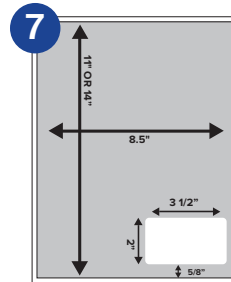

(Available in 11" Height Only)

1up - 4" x 2 1/2" Label

7/8" bottom, 1/4" left. With or without perf 3/4" from bottom.

(Available in 11" Height Only)

2up - 4" x 2 1/2" Labels

3/8" left & right, 7/8" bottom, 1/8" between labels. With or without perf 3/4" from bottom.

(Available in 11" Height Only)

1up - 8" x 3 1/2" Label

1/4" left & right, 7/8" bottom.

(Available in 11" Height Only)

2up - 3 1/2" x 2 3/4" Labels

1/2" left & right, 3/8" bottom, 1/2" between labels. With or without perf 3/8" from bottom.

(Available in 11" and 14" Heights)

2up - 3 1/2" x 2" Label

3/4" left & right, 3/8" bottom, no space between labels. Perf 3/4" from bottom (14" only).

(Available in 11" and 14" Heights)

1up - 3 1/2" x 2" Label

1/4" left, 7/8" bottom. Perf 3/4" from bottom (14" only).

(Available in 11" and 14" Heights)

1up - 3 1/2" x 2" Label

3/4" right, 5/8" bottom. Perf 3" from bottom (14" only).

(Available in 11" and 14" Heights)