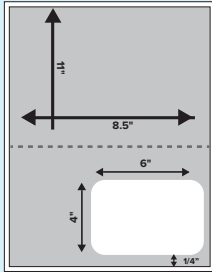

White, Laser Finish, Integrated Label with Full-Width Liner, Perforated for Easy Removal

Sheet Size	Label Size	Labels / Sheet	Product No.	Color / Description	Avail.	Quantity Sheets Pack/Ctn	M Wgt.
8½ x 11	6 x 4	1	6539	White, 6 x 4 Label, 1¼ left, 1¼ right, ⅞ bottom, Perforated 5⅙ from bottom	Stocked Item	*250/1500	25
8½ x 11	6 x 4	1	6540	White, 6 x 4 Label, ⅞ right, ¼ bottom, Perforated 4⅞ from bottom	Stocked Item	*250/1500	25
8½ x 11	7 x 4¼	1	6542	White, 7 x 4¼ PayPal Label, ¾ left, ¾ right, 1 bottom, Perforated 6 from bottom	Stocked Item	*250/1500	26
8½ x 11	6 x 4 & 2 x 4	2	6541	White, 6 x 4 & 2 x 4 Label, ¼ left, ¼ right, ½ bottom, Perforated 4¾ from bottom	Stocked Item	*250/1500	25

Stock & Custom Configurations

Stock Integrated Labels

6539

1up - 6" x 4" Label Centered
 1/4" left & right, 7/8" bottom.
 Perf 5/16" from bottom.

6540

1up - 6" x 4" Label
 1/4" bottom, 1/8" right.
 Perf 4/8" from bottom.

(Available in 11" Height Only)

1up - 4" x 2 1/2" Label

7/8" bottom, 1/4" left. With or without perf 3/4" from bottom.

(Available in 11" Height Only)

2up - 4" x 2 1/2" Labels

3/8" left & right, 7/8" bottom, 1/8" between labels. With or without perf 3/4" from bottom.

1/2" left & right, 1/2" bottom. Perf 6" from bottom.

(Available in 11" and 14" Heights)

12up - 2 1/2" x 3/4" Label

7/16" left, 5/16" from bottom. Perf 3/4" from bottom.

(Available in 11" Height Only)

8up - 2" x 1" Label