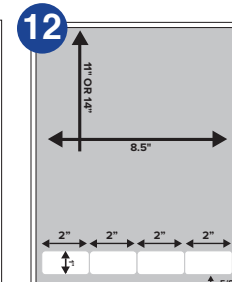

2up - 3 1/2" x 1 1/2" Label

1/2" bottom, 3/4" left & right, no space between labels. Perf 3" from bottom (14" only).

(Available in 11" and 14" Heights)

1up - 4" x 2 1/2" Label

1/4" right, 7/8" bottom. With or without perf 3/4" from bottom (14" only).

(Available in 11" Height Only)

2up - 2 1/2" x 1 1/4" Label

3/4" bottom and 3/4" left with no space between labels.

(Available in 11" and 14" Heights)

3 Across - 2 9/16" x 1" Labels

3/8" left & right, 3/8" bottom. Perf 3" from bottom (14" only).

(Available in 11" and 14" Heights)

4 Across - 2" x 1"

1/4" right & left, 5/8" bottom, no space between labels. Perf 3" from bottom (14" only).

(Available in 11" and 14" Heights)

2up - 4" x 2 7/8" Label

1/4" right & left, 3/8" bottom, no space between labels. Perf 3/4" from bottom.

(Available in 11" Height Only)

1up - 4 1/8" x 4" Label

1/4" bottom, 1/4" right.

(Available in 11" and 14" Heights)

1up - 6" x 4" Label

1/4" bottom, 1/8" left. Perf 4/8" from bottom.

(Available in 11" and 14" Heights)