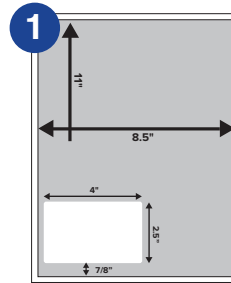

Stock & Custom Configurations

Stock Integrated Labels

6539

1up - 6" x 4" Label Centered
 1/4" left & right, 7/8" bottom.
 Perf 5/16" from bottom.

6540

1up - 6" x 4" Label
 1/4" bottom, 1/8" right.
 Perf 4/8" from bottom.

*14" available as special order

6541

2up - 6" x 4" & 2" x 4" Label
 1/4" left & right, 1/2" bottom. Perf 4/8" from bottom.

*14" without perf available as special order

6542

1up - 7" x 4 1/4" Label
 Centered, 3/4 left & right, 1" bottom. Perf 6" from bottom.

(Available in 11" Height Only)

1up - 4" x 2 1/2" Label

7/8" bottom, 1/4" left. With or without perf 3/4" from bottom.

(Available in 11" Height Only)

2up - 4" x 2 1/2" Labels

3/8" left & right, 7/8" bottom, 1/8" between labels. With or without perf 3/4" from bottom.

(Available in 11" Height Only)

1up - 8" x 3 1/2" Label

1/4" left & right, 7/8" bottom.

(Available in 11" Height Only)

2up - 3 1/2" x 2 3/4" Labels

1/2" left & right, 3/8" bottom, 1/2" between labels. With or without perf 3/8" from bottom.