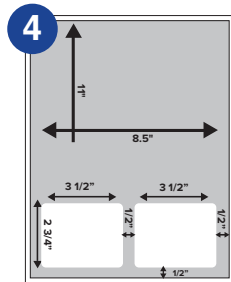

*14" available as special order

6541

2up - 6" x 4" & 2" x 4" Label
 1/4" left & right, 1/2" bottom. Perf 4/8" from bottom.

*14" without perf available as special order

6542

1up - 7" x 4 1/4" Label
 Centered, 3/4 left & right, 1" bottom. Perf 6" from bottom.

(Available in 11" Height Only)

1up - 4" x 2 1/2" Label

7/8" bottom, 1/4" left. With or without perf 3/4" from bottom.

(Available in 11" Height Only)

2up - 4" x 2 1/2" Labels

3/8" left & right, 7/8" bottom, 1/8" between labels. With or without perf 3/4" from bottom.

(Available in 11" Height Only)

1up - 8" x 3 1/2" Label

1/4" left & right, 7/8" bottom.

(Available in 11" Height Only)

2up - 3 1/2" x 2 3/4" Labels

1/2" left & right, 3/8" bottom, 1/2" between labels. With or without perf 3/8" from bottom.

(Available in 11" and 14" Heights)

2up - 3 1/2" x 2" Label

3/4" left & right, 3/8" bottom, no space between labels. Perf 3/4" from bottom (14" only).

(Available in 11" and 14" Heights)

1up - 3 1/2" x 2" Label