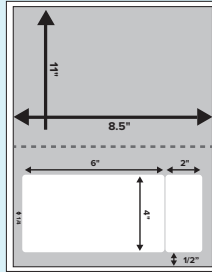

White, Laser Finish, Integrated Label with Full-Width Liner, Perforated for Easy Removal

Sheet Size	Label Size	Labels / Sheet	Product No.	Color / Description	Avail.	Quantity Sheets Pack/Ctn	M Wgt.
8½ x 11	6 x 4	1	6539	White, 6 x 4 Label, 1¼ left, 1¼ right, ⅞ bottom, Perforated 5⅙ from bottom	Stocked Item	*250/1500	25
8½ x 11	6 x 4	1	6540	White, 6 x 4 Label, ⅞ right, ¼ bottom, Perforated 4⅞ from bottom	Stocked Item	*250/1500	25
8½ x 11	7 x 4¼	1	6542	White, 7 x 4¼ PayPal Label, ¾ left, ¾ right, 1 bottom, Perforated 6 from bottom	Stocked Item	*250/1500	26
8½ x 11	6 x 4 & 2 x 4	2	6541	White, 6 x 4 & 2 x 4 Label, ¼ left, ¼ right, ½ bottom, Perforated 4¾ from bottom	Stocked Item	*250/1500	25

Stock & Custom Configurations

Stock Integrated Labels

6539

1up - 6" x 4" Label Centered
 1/4" left & right, 7/8" bottom.
 Perf 5/16" from bottom.

6540

1up - 6" x 4" Label
 1/4" bottom, 1/8" right.
 Perf 4/8" from bottom.

*14" available as special order

6541

2up - 6" x 4" & 2" x 4" Label
 1/4" left & right, 1/2" bottom. Perf 4/8" from bottom.

*14" without perf available as special order

6542

1up - 7" x 4 1/4" Label
 Centered, 3/4 left & right, 1" bottom. Perf 6" from bottom.

(Available in 11" Height Only)

1up - 4" x 2 1/2" Label

7/8" bottom, 1/4" left. With or without perf 3/4" from bottom.

(Available in 11" Height Only)

2up - 4" x 2 1/2" Labels

3/8" left & right, 7/8" bottom, 1/8" between labels. With or without perf 3/4" from bottom.