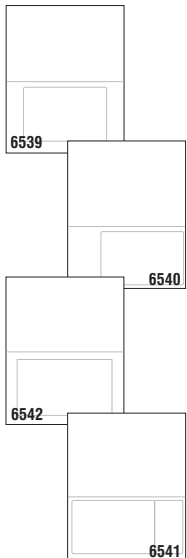

Packs of 250 label sheets are poly-bagged within each carton. Poly-bags protect the label sheet and keeps the adhesive fresh which adds to the life of the product. *Sold in full carton quantities only.

White, Laser Finish, Integrated Label with Full-Width Liner, Perforated for Easy Removal

Sheet Size	Label Size	Labels / Sheet	Product No.	Color / Description	Avail.	Quantity Sheets Pack/Ctn	M Wgt.
8½ x 11	6 x 4	1	6539	White, 6 x 4 Label, 1¼ left, 1¼ right, ⅞ bottom, Perforated 5⅙ from bottom	Stocked Item	*250/1500	25
8½ x 11	6 x 4	1	6540	White, 6 x 4 Label, ⅞ right, ¼ bottom, Perforated 4⅞ from bottom	Stocked Item	*250/1500	25
8½ x 11	7 x 4¼	1	6542	White, 7 x 4¼ PayPal Label, ¾ left, ¾ right, 1 bottom, Perforated 6 from bottom	Stocked Item	*250/1500	26
8½ x 11	6 x 4 & 2 x 4	2	6541	White, 6 x 4 & 2 x 4 Label, ¼ left, ¼ right, ½ bottom, Perforated 4¾ from bottom	Stocked Item	*250/1500	25