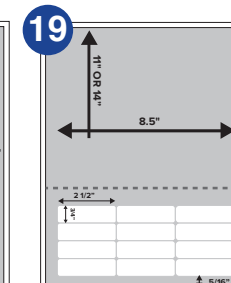

(Available in 11" and 14" Heights)

4 Across - 2" x 1"

1/4" right & left, 5/8" bottom, no space between labels. Perf 3" from bottom (14" only).

(Available in 11" and 14" Heights)

2up - 4" x 2 7/8" Label

1/4" right & left, 3/8" bottom, no space between labels. Perf 3/4" from bottom.

(Available in 11" Height Only)

1up - 4 1/8" x 4" Label

1/4" bottom, 1/4" right.

(Available in 11" and 14" Heights)

1up - 6" x 4" Label

1/4" bottom, 1/8" left. Perf 4/8" from bottom.

(Available in 11" and 14" Heights)

1up - 4" x 6" Label

1/4" top, 1/2" right.

(Available in 11" Height Only)

2 Across, 2 up - 3 1/2" x 2" Labels

3/8" bottom, 3/4" right & left, no space between labels.

(Available in 11" Height Only)

1up - 7 1/2" x 5 1/8" Label

1/2" left & right, 1/2" bottom. Perf 6" from bottom.

(Available in 11" and 14" Heights)

12up - 2 1/2" x 3/4" Label

7/16" left, 5/16" from bottom. Perf 3/4" from bottom.

(Available in 11" Height Only)

8up - 2" x 1" Label