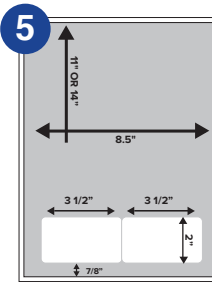

(Available in 11" Height Only)

1up - 4" x 2 1/2" Label

7/8" bottom, 1/4" left. With or without perf 3/4" from bottom.

(Available in 11" Height Only)

2up - 4" x 2 1/2" Labels

3/8" left & right, 7/8" bottom, 1/8" between labels. With or without perf 3/4" from bottom.

(Available in 11" Height Only)

1up - 8" x 3 1/2" Label

1/4" left & right, 7/8" bottom.

(Available in 11" Height Only)

2up - 3 1/2" x 2 3/4" Labels

1/2" left & right, 3/8" bottom, 1/2" between labels. With or without perf 3/8" from bottom.

(Available in 11" and 14" Heights)

2up - 3 1/2" x 2" Label

3/4" left & right, 3/8" bottom, no space between labels. Perf 3/4" from bottom (14" only).

(Available in 11" and 14" Heights)

1up - 3 1/2" x 2" Label

1/4" left, 7/8" bottom. Perf 3/4" from bottom (14" only).

(Available in 11" and 14" Heights)

1up - 3 1/2" x 2" Label

3/4" right, 5/8" bottom. Perf 3" from bottom (14" only).

(Available in 11" and 14" Heights)