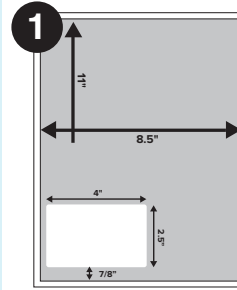

(Available in 11" Height Only)

1up - 4" x 2 $\frac{1}{2}$ " Label
 $\frac{7}{8}$ " bottom, $\frac{1}{4}$ " left. With or
without perf $3\frac{3}{4}$ " from bottom.