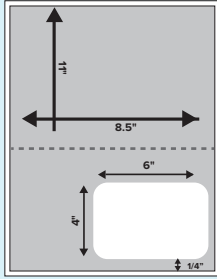

6540

1up - 6" x 4" Label
 $\frac{1}{4}$ " bottom, $\frac{1}{8}$ " right.
Perf $4\frac{5}{8}$ " from bottom.

*14" available as special order