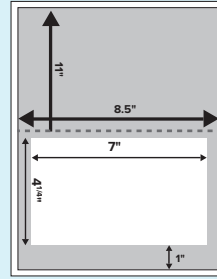

6542

1up - 7" x 4 $\frac{1}{4}$ " Label
Centered, $\frac{3}{4}$ " left & right, 1"
bottom. Perf 6" from bottom.