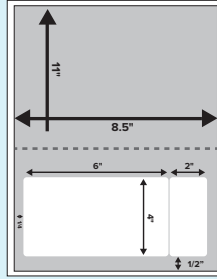

6541

2up - 6" x 4" & 2" x 4" Label
 $\frac{1}{4}$ " left & right, $\frac{1}{2}$ " bottom. Perf
 $4\frac{3}{4}$ " from bottom.

*14" without perf available as
special order