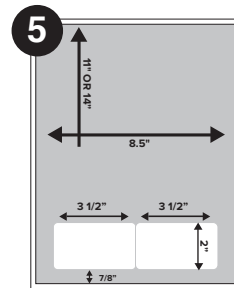

(Available in 11" and 14" Heights)

2up - 3 $\frac{1}{2}$ " x 2" Label
 $\frac{3}{4}$ " left & right, $\frac{7}{8}$ " bottom, no
space between labels. Perf
 $3\frac{3}{4}$ " from bottom (14" only).