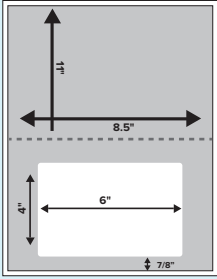

Stock/Custom Configurations

Stock Integrated Labels

6539

1up - 6" x 4" Label Centered
 $\frac{1}{4}$ " left & right, $\frac{7}{8}$ " bottom.
Perf $5\frac{5}{8}$ " from bottom.