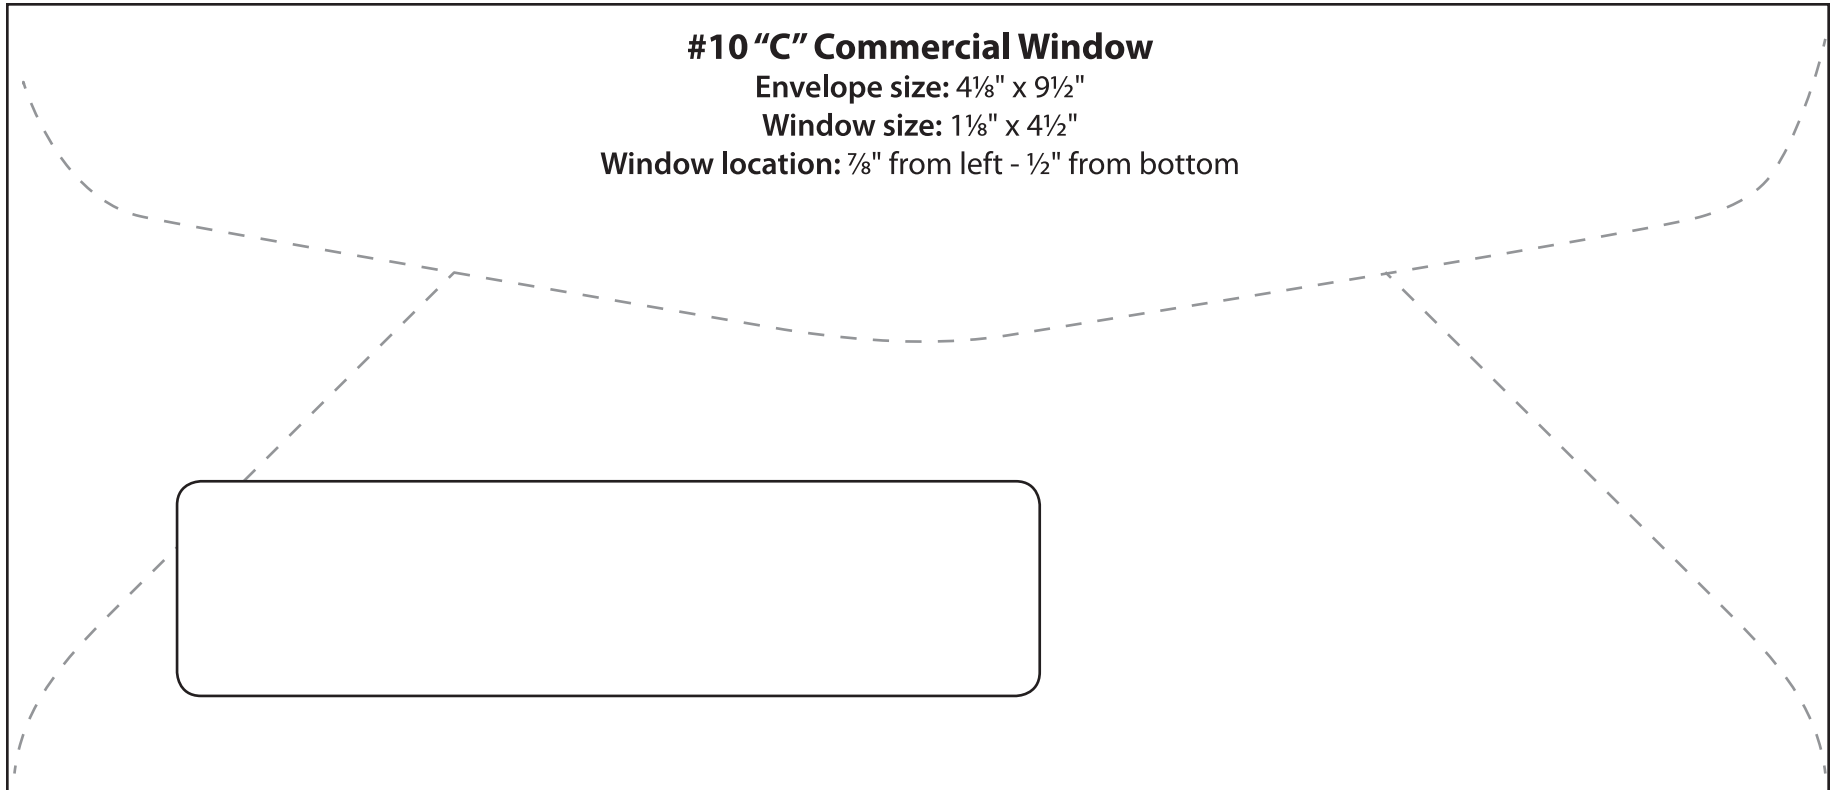

#10 "C" Commercial Window
Envelope size: 4 $\frac{1}{8}$ " x 9 $\frac{1}{2}$ "
Window size: 1 $\frac{1}{8}$ " x 4 $\frac{1}{2}$ "
Window location: $\frac{7}{8}$ " from left - $\frac{1}{2}$ " from bottom

This template is for reference only - please do not use to lay out your artwork.

For a detailed layout or dieline, please contact us:

Western States Envelope & Label

800-558-0514 • www.wsel.com/contact

To print at full size - remember to set your page scaling/size to "None" or "Actual Size".