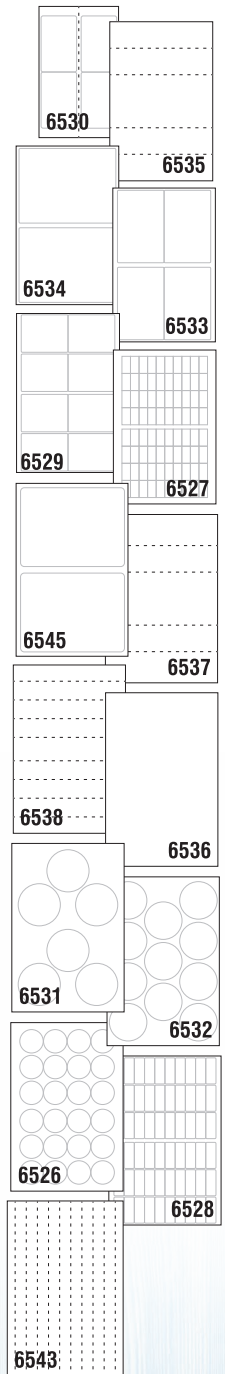

Packs of 250 label sheets are enviro-wrapped within each carton. Enviro-wrap protects the label sheet and keeps the adhesive fresh which adds to the life of the product.

*Sold in full carton quantities only.

Bright White or White Semi-Gloss, Laser Finish, Flat Sheet and Pre-Die Cut Labels.

Sheet Size	Label Size	Labels / Sheet	Product No.	Color / Description	Avail.	Quantity Sheets Pack/Ctn	M Wgt.
8½ x 14	4 x 6	4	6530	Bright White, Perf Down Middle of 14" Dimension	Stocked Item	*250/1000	29
11 x 17	11 x 17	1	6535	Bright White, 4 Back Scores	Stocked Item	*250/500	48
11 x 17	8 x 10⅝	2	6534	Bright White, 1 Face Slit	Stocked Item	*250/500	48
11 x 17	5 x 8	4	6533	Bright White	Stocked Item	*250/500	48
11 x 17	4 x 5	8	6529	Bright White	Stocked Item	*250/500	48
11 x 17	2½ x 1	60	6527	Bright White	Stocked Item	*250/500	48
11 x 17	7¾ x 10⅞	2	6545	Bright White	Stocked Item	*250/500	48
12 x 18	12 x 18	1	6537	White Semi-Gloss, 4 Back Scores	Stocked Item	*250/500	64
12 x 18	12 x 18	1	6538	White Semi-Gloss, 8 Back Scores	Stocked Item	*250/500	64
12 x 18	12 x 18	1	6536	White Semi-Gloss	Stocked Item	*250/500	64
12 x 18	4½	6	6531	White Semi-Gloss Circles	Stocked Item	*250/500	64
12 x 18	4	11	6532	White Semi-Gloss Circles	Stocked Item	*250/500	64
12 x 18	2½	24	6526	White Semi-Gloss Circles	Stocked Item	*250/500	64
12 x 18	2 x 1	80	6528	White Semi-Gloss	Stocked Item	*250/500	64
13 x 19	13 x 19	1	6543	White Semi-Gloss, 10 True Crack Back Scores	Stocked Item	*250/500	86

'Tis the season to place your holiday order!