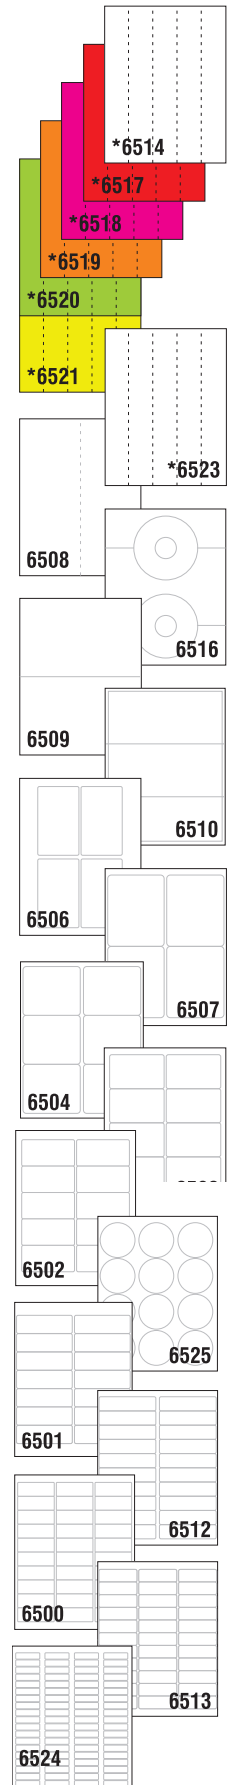

*These products were designed for Offset or Letterpress printing. Four scores make the back liner easier to remove when cut to at least 1¼" wide.