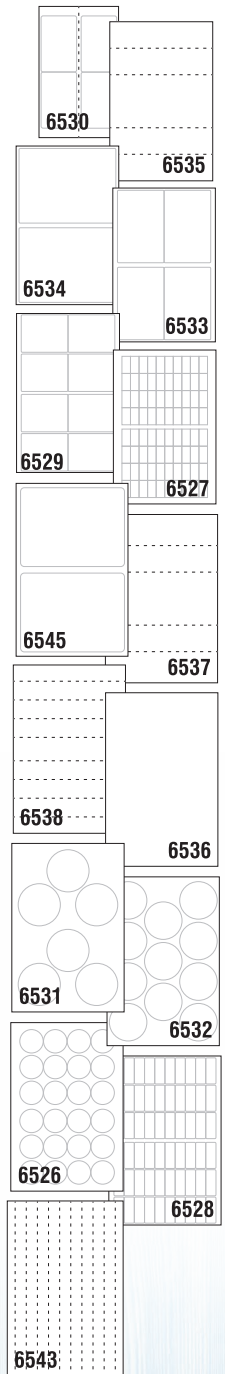

Packs of 250 label sheets are enviro-wrapped within each carton. Enviro-wrap protects the label sheet and keeps the adhesive fresh which adds to the life of the product.

*Sold in full carton quantities only.

Bright White or White Semi-Gloss, Laser Finish, Flat Sheet and Pre-Die Cut Labels.

Sheet Size	Label Size	Labels / Sheet	Product No.	Color / Description	Avail.	Quantity Sheets Pack/Ctn	M Wgt.
8½ x 14	4 x 6	4	6530	Bright White, Perf Down Middle of 14" Dimension	Stocked Item	*250/1000	29
11 x 17	11 x 17	1	6535	Bright White, 4 Back Scores	Stocked Item	*250/500	48
11 x 17	8 x 10⅜	2	6534	Bright White, 1 Face Slit	Stocked Item	*250/500	48
11 x 17	5 x 8	4	6533	Bright White	Stocked Item	*250/500	48
11 x 17	4 x 5	8	6529	Bright White	Stocked Item	*250/500	48
11 x 17	2½ x 1	60	6527	Bright White	Stocked Item	*250/500	48
11 x 17	7¾ x 10⅞	2	6545	Bright White	Stocked Item	*250/500	48
12 x 18	12 x 18	1	6537	White Semi-Gloss, 4 Back Scores	Stocked Item	*250/500	64
12 x 18	12 x 18	1	6538	White Semi-Gloss, 8 Back Scores	Stocked Item	*250/500	64
12 x 18	12 x 18	1	6536	White Semi-Gloss	Stocked Item	*250/500	64
12 x 18	4½	6	6531	White Semi-Gloss Circles	Stocked Item	*250/500	64
12 x 18	4	11	6532	White Semi-Gloss Circles	Stocked Item	*250/500	64
12 x 18	2½	24	6526	White Semi-Gloss Circles	Stocked Item	*250/500	64
12 x 18	2 x 1	80	6528	White Semi-Gloss	Stocked Item	*250/500	64
13 x 19	13 x 19	1	6543	White Semi-Gloss, 10 True Crack Back Scores	Stocked Item	*250/500	86

'Tis the season to place your holiday order!